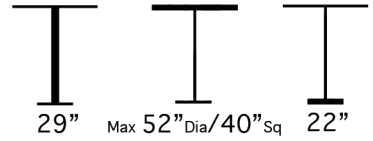

THE LOOK OF SEATING®
www.aceray.com

● ● ● #850 Table Base

#850

Tulip Shape Table Base.

Available in Aceray Table Base Powdercoat Finishes.

Aceray llc
104 Broadway, Suite 200
Denver, CO 80203
Ph: 303 733 3404
Fax: 303 733 3414
info@aceray.com