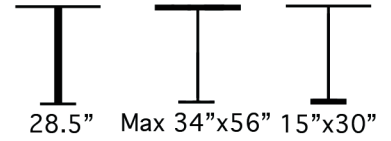

THE LOOK OF SEATING®
www.aceray.com

● ● ● #860/2 Table Base

Stainless Steel Table Base.

Available in:

- Brushed or Polished Stainless Steel
- Wood Veneer Pole with Brushed or Polished Stainless Steel Base