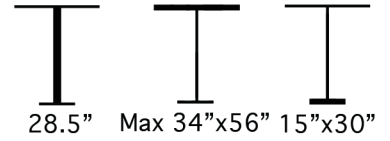

THE LOOK OF SEATING®
www.aceray.com

● ● ● #863_2 Table Base

#863_2

Stainless Steel Table Base.

Available in:

- Brushed or Polished Stainless Steel
- Wood Veneer Pole with Brushed or Polished Stainless Steel Base