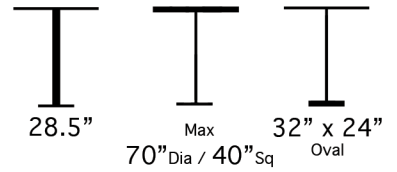

THE LOOK OF SEATING®
www.aceray.com

● ● ● #869-2 Double Table Base

Stainless Steel Oval Double Table Base

Available in:

- Indoor Powder Coated Finishes
- Brushed or Stainless Steel
- Polished Chrome
- Brass
- Wood Veneer Pole with Brushed or Polished Base.