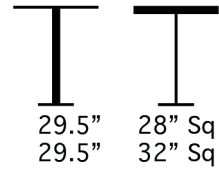

THE LOOK OF SEATING®
www.aceray.com

Design:
Chiaramonte-Marin

● ● ● #886 Table

Aluminum Frame Indoor/Outdoor Table with an Optional Tempered Glass Top.

Woven in All-Weather-Wicker.

Wicker Colors: Natural or Wenge