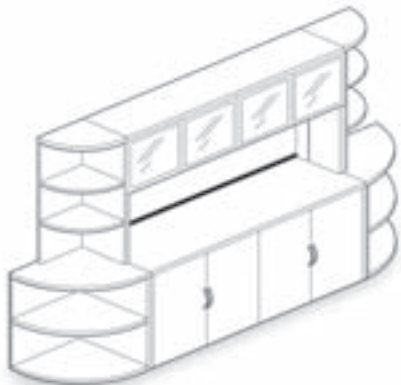

Created for the Demands of the Real World.