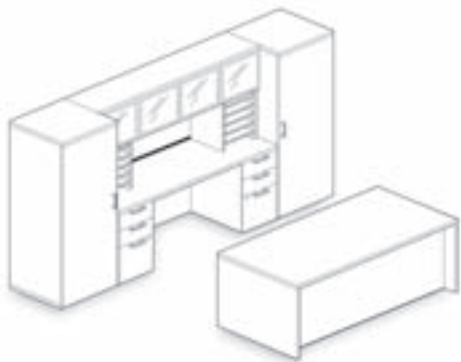

With its extensive selection of desk and storage components, Unity Executive fits a wide range of design, space, and application needs. Pages 5 and 7 demonstrate how storage and shelving units can be used to create a number of different wall bank looks. Page 6 provides idea starters for typical office configurations. With such an array of options, Unity Executive offers distinctive solutions to convey success.