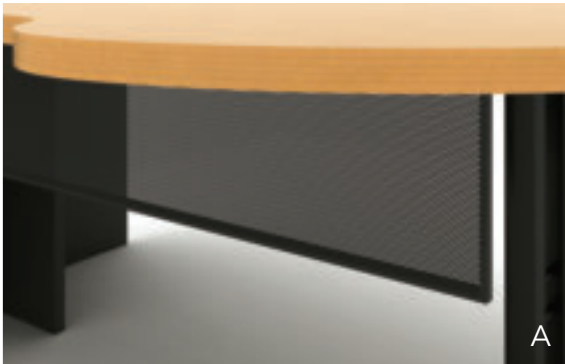

ABCO

Workstations/Desking

Unity Executive™

Styled to Impress.

Edge profiles: Unity Executive offers two individually designed 1-1/2" thick edge details, Fluted (A) and Strata (B), to satisfy a personal or corporate sense of style.

Aesthetically flexible, Unity Executive conveys virtually any image and integrates smoothly with the surrounding décor. Distinctive detail options accommodate every aesthetic preference. Choose from an assortment of designer edge profiles and pull options, solid or silver-glazed doors, and deeply hued wood-grain and solid colors. A broad selection of modular desk and storage elements simplifies space planning and use. Sleek 1-1/2" thick tops contribute refinement and resilient performance in high-use applications. Strong and substantial, Unity Executive exceeds expectations with carefully considered choices and intelligent value.

A: Optional Perforated Metal Modesty Panel on Peninsulas: Adds privacy and creates visual interest.

B: Hutch Task Light Cord Channel, Wire Management Sweep, and Optional Surface Grommets: Route and hide task light and other cords.