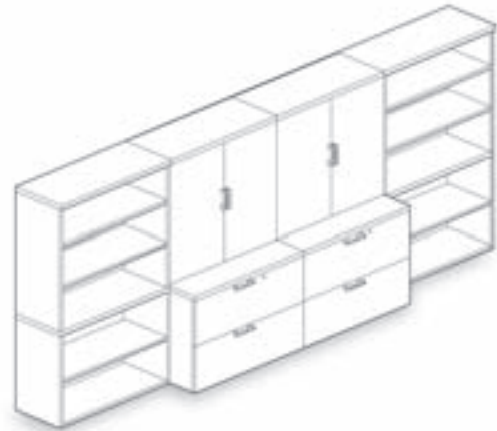

Created for the Demands of the Real World.