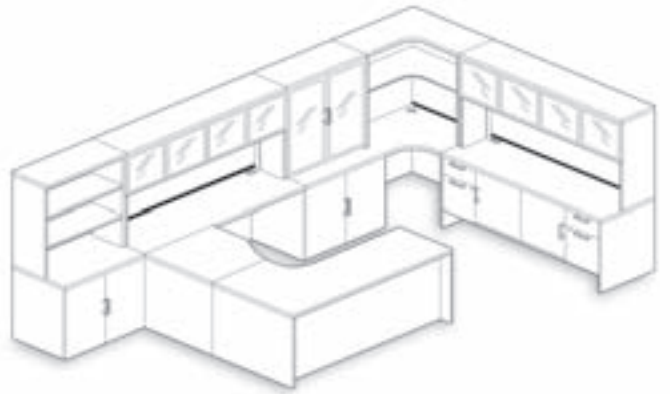

With its extensive selection of desk and storage components, Unity Executive fits a wide range of design, space, and application needs. Pages 5 and 7 demonstrate how storage and shelving units can be used to create a number of different wall bank looks. Page 6 provides idea starters for typical office configurations. With such an array of options, Unity Executive offers distinctive solutions to convey success.