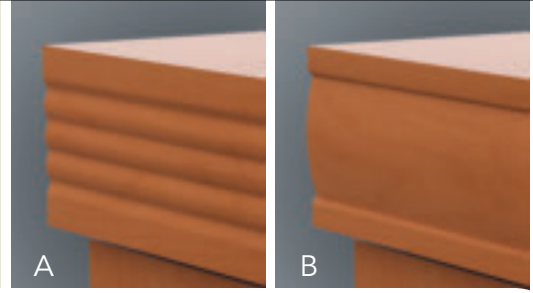

ABCO

Workstations/Desking

Unity Executive™

Styled to Impress.

Edge profiles: Unity Executive offers two individually designed 1-1/2" thick edge details, Fluted (A) and Strata (B), to satisfy a personal or corporate sense of style.

Flair Pull: Available in silver or black.

Bar Pull: Available in silver or black.

Tab Pull: Available in black.

Product Specifications: Huntington Maple, silver-glazed doors, Strata edge, Bar pull in silver.
Executive Seating: Trophy™ by ZOOM® Seating.
Side Seating: ABCO Smart Seating Trainer.