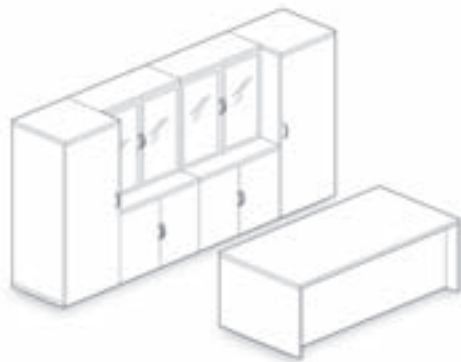

With its extensive selection of desk and storage components, Unity Executive fits a wide range of design, space, and application needs. Pages 5 and 7 demonstrate how storage and shelving units can be used to create a number of different wall bank looks. Page 6 provides idea starters for typical office configurations. With such an array of options, Unity Executive offers distinctive solutions to convey success.