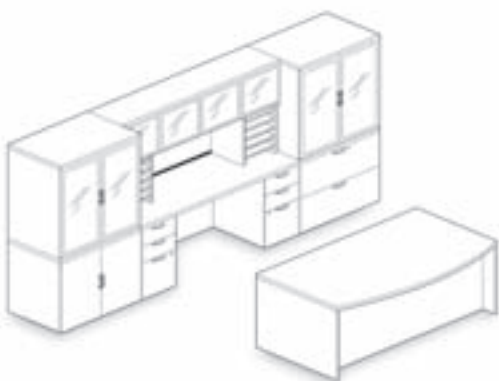

With its extensive selection of desk and storage components, Unity Executive fits a wide range of design, space, and application needs. Pages 5 and 7 demonstrate how storage and shelving units can be used to create a number of different wall bank looks. Page 6 provides idea starters for typical office configurations. With such an array of options, Unity Executive offers distinctive solutions to convey success.