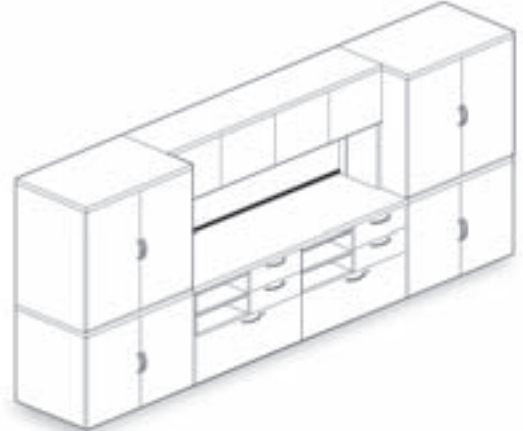

Created for the Demands of the Real World.