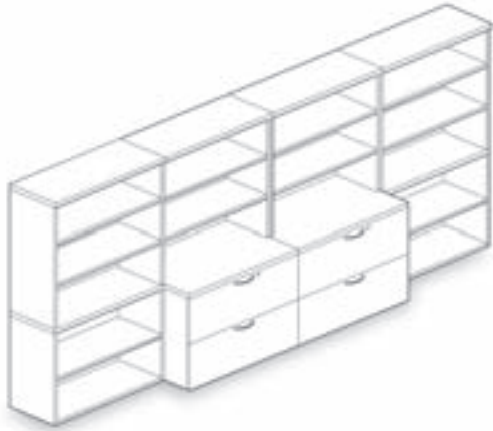

Created for the Demands of the Real World.