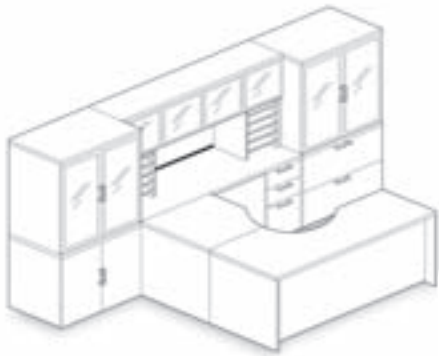

With its extensive selection of desk and storage components, Unity Executive fits a wide range of design, space, and application needs. Pages 5 and 7 demonstrate how storage and shelving units can be used to create a number of different wall bank looks. Page 6 provides idea starters for typical office configurations. With such an array of options, Unity Executive offers distinctive solutions to convey success.