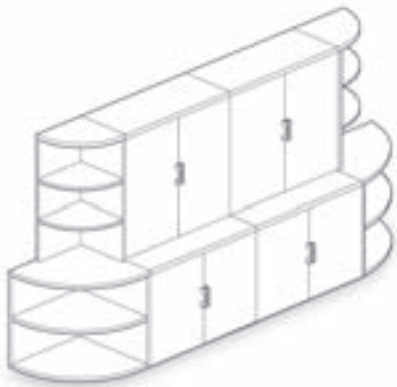

Created for the Demands of the Real World.