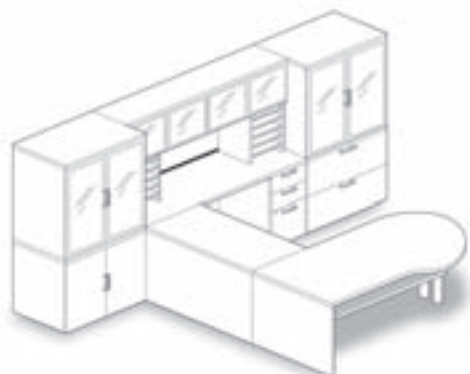

With its extensive selection of desk and storage components, Unity Executive fits a wide range of design, space, and application needs. Pages 5 and 7 demonstrate how storage and shelving units can be used to create a number of different wall bank looks. Page 6 provides idea starters for typical office configurations. With such an array of options, Unity Executive offers distinctive solutions to convey success.