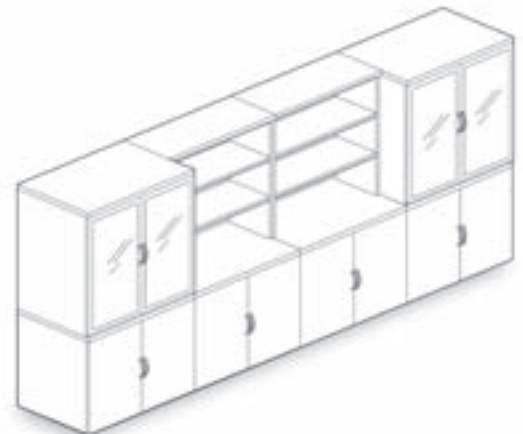

Created for the Demands of the Real World.