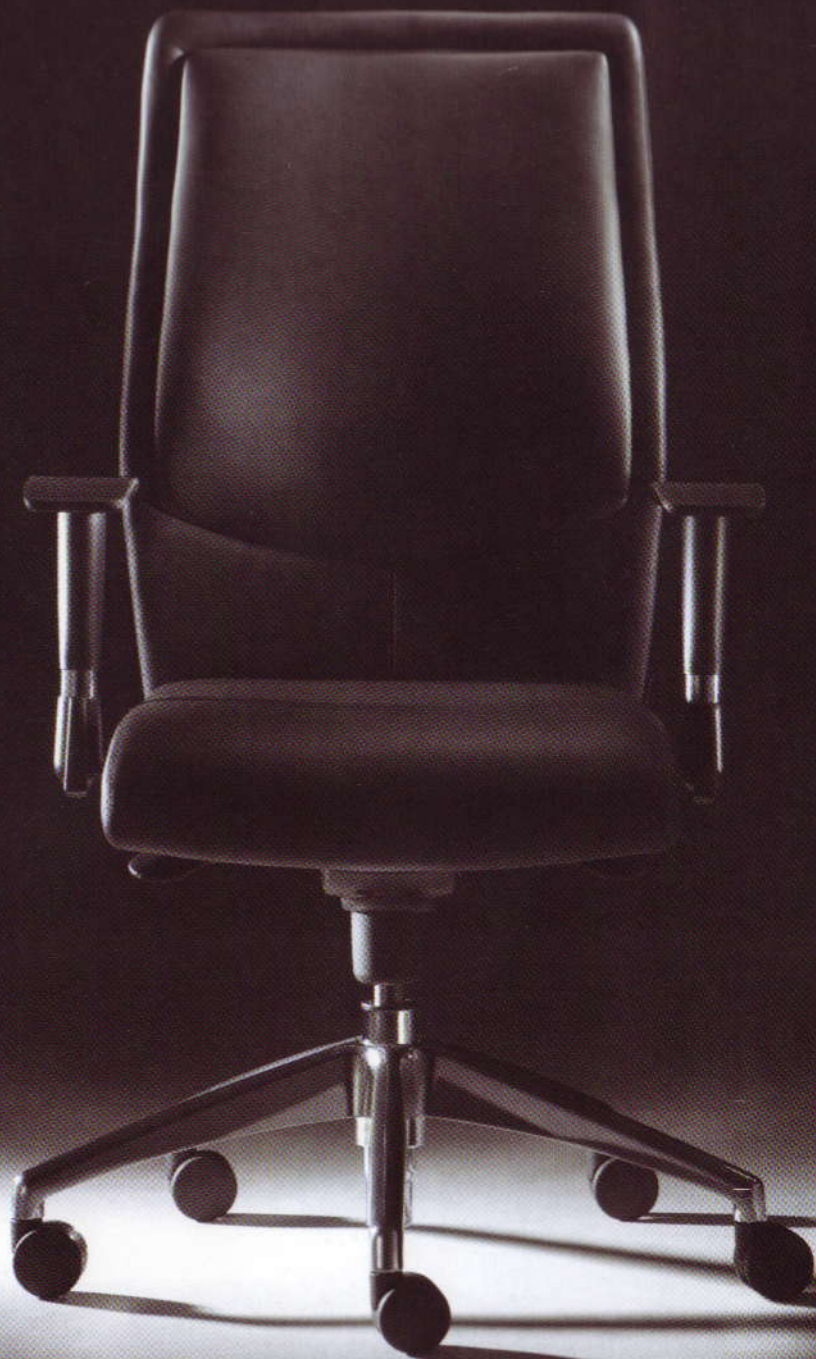

Contemporary Classic

Rooms are created by furniture. Impressions are created by FOLIO. Visually stunning, its most distinguishing feature is the full leather upholstery finish that not only allows the personalization of space but also the definition of luxurious style. Elegant and uncomplicated with functional features enhanced by ergonomics, FOLIO leads the way as the best selling luxury chair in its range. Attention to detail and high standard of workmanship speak for themselves. The perfect complement in today's modern environment, FOLIO is created for those with their destination in sight.

FOLIO

benithem®

> Point synchronized technology using Synchron multi locking mechanism makes it possible to achieve perfect balance in every seated position. The synchronized adjustment of the backrest and seat in the ratio of 2:1 ensures complete comfort. Waterfall front seat reduces pressure on back of thighs and enable good blood circulation.

> Sleek 5-pedestal chair base with 60mm castors in aluminium die-cast enable user to glide and swivel in any direction.

>> Premium quality leather upholstery and fine stitching workmanship define the high standards of Benithem® thanks to advanced technology and skills.

> Soft Polyurethane (PU) pad with 15 degrees Rotate-able angle provide cushioned comfort.

FL-12SYA

Chair Height : 970 - 1060
Seat Height : 460 - 550
Seat Depth : 490
Seat Width : 500
Chair Depth : 620
Chair Width : 675