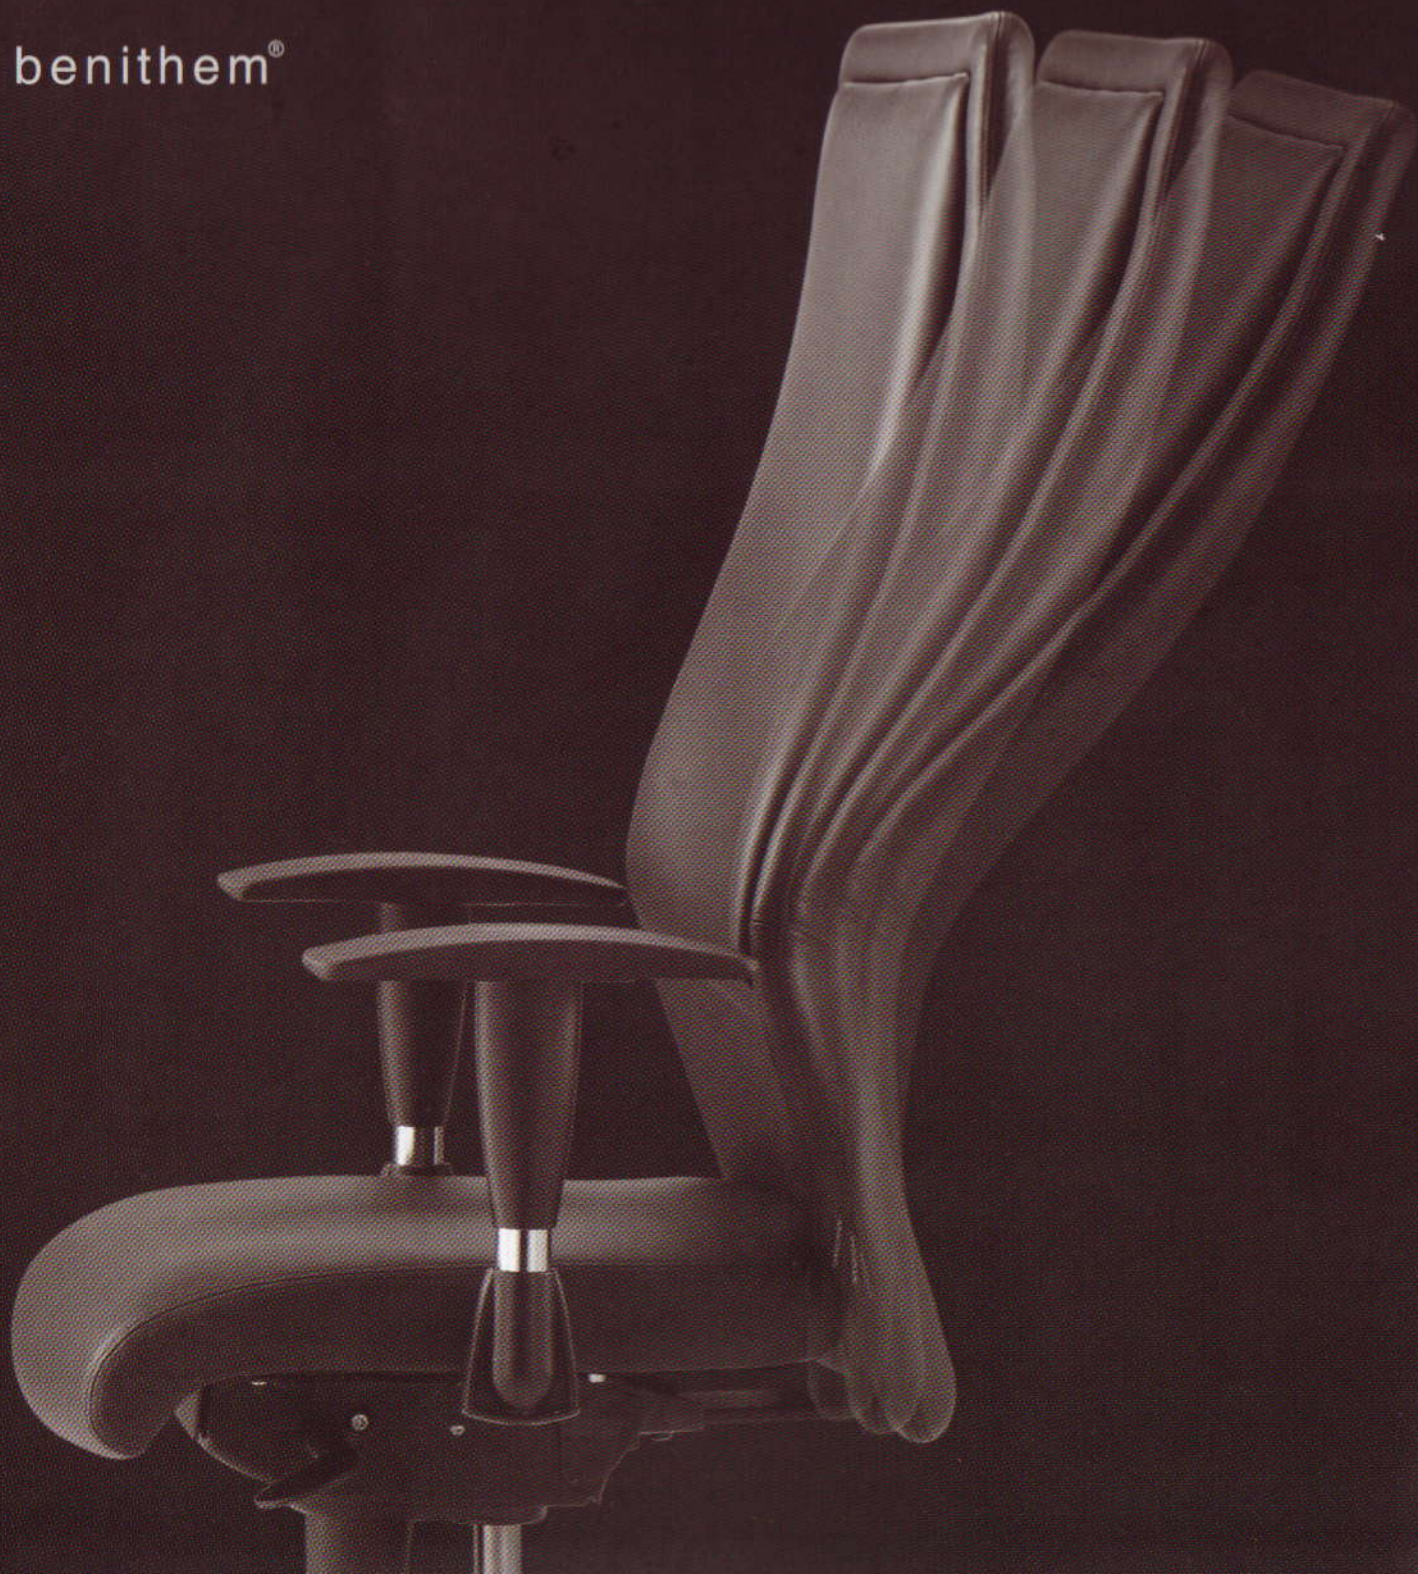

Contemporary Classic

Rooms are created by furniture. Impressions are created by FOLIO. Visually stunning, its most distinguishing feature is the full leather upholstery finish that not only allows the personalization of space but also the definition of luxurious style. Elegant and uncomplicated with functional features enhanced by ergonomics, FOLIO leads the way as the best selling luxury chair in its range. Attention to detail and high standard of workmanship speak for themselves. The perfect complement in today's modern environment, FOLIO is created for those with their destination in sight.

FOLIO

benithem®

> Point synchronized technology using Synchron multi locking mechanism makes it possible to achieve perfect balance in every seated position. The synchronized adjustment of the backrest and seat in the ratio of 2:1 ensures complete comfort. Waterfall front seat reduces pressure on back of thighs and enable good blood circulation.

> Sleek 5-pedestal chair base with 60mm castors in aluminium die-cast enable user to glide and swivel in any direction.

>> Premium quality leather upholstery and fine stitching workmanship define the high standards of Benithem® thanks to advanced technology and skills.

> Adjustable armrests in 7 lockable positions are ideal for working with computers and reduce muscle fatigue during long working hours. Polypropylene (PP) armrests are durable and reliable for long-term use.