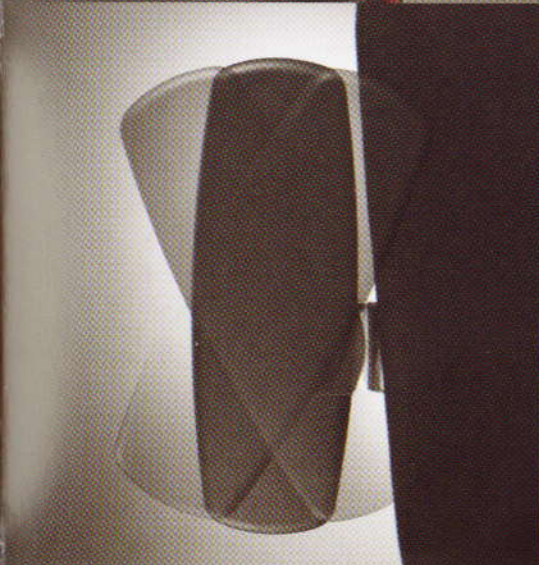

COFFA

benithem®

COFFA

Sheer Simplicity

The look of grace. The role of colour. Available in a wide selection of refreshing colours, COFFA not only personalizes your style but also defines who you are. Enhanced ergonomic features ensure COFFA will work harder for you than any other component in your office. And that's a promise. Thanks to advanced technology and sleek good looks created by a distinctive square edged profile, users enjoy extraordinary comfort during long seating positions. Reliable and functional, here is a chair that is simple yet performs more complex functions than any other task chair you've seen.

benithem®

Sheer Style

Backed by a reinforced backrest base of new plastic shell designed from an original mould, COFFA has a look of stylish precision detailed with added vertical lines for distinctive allure. The backrest height is easily adjustable when seated to suit users of different stature. A slimmer profile backrest completes the look of understated elegance.

benithem®

< The contoured backrest and seat of injection molded foam provides adequate cushioned support and durability as it retains its shape and support after continuous use. Premium quality upholstery and fine stitching workmanship define the high standards of Benithern® thanks to advanced technology and skills.

> Seat has waterfall front to reduce pressure on back of thighs and enable good blood circulation.

< Point synchronized technology using Synchron multi locking mechanism makes it possible to achieve perfect balance in every seated position. The synchronized adjustment of the backrest and seat in the ratio of 2:1 ensures complete comfort.