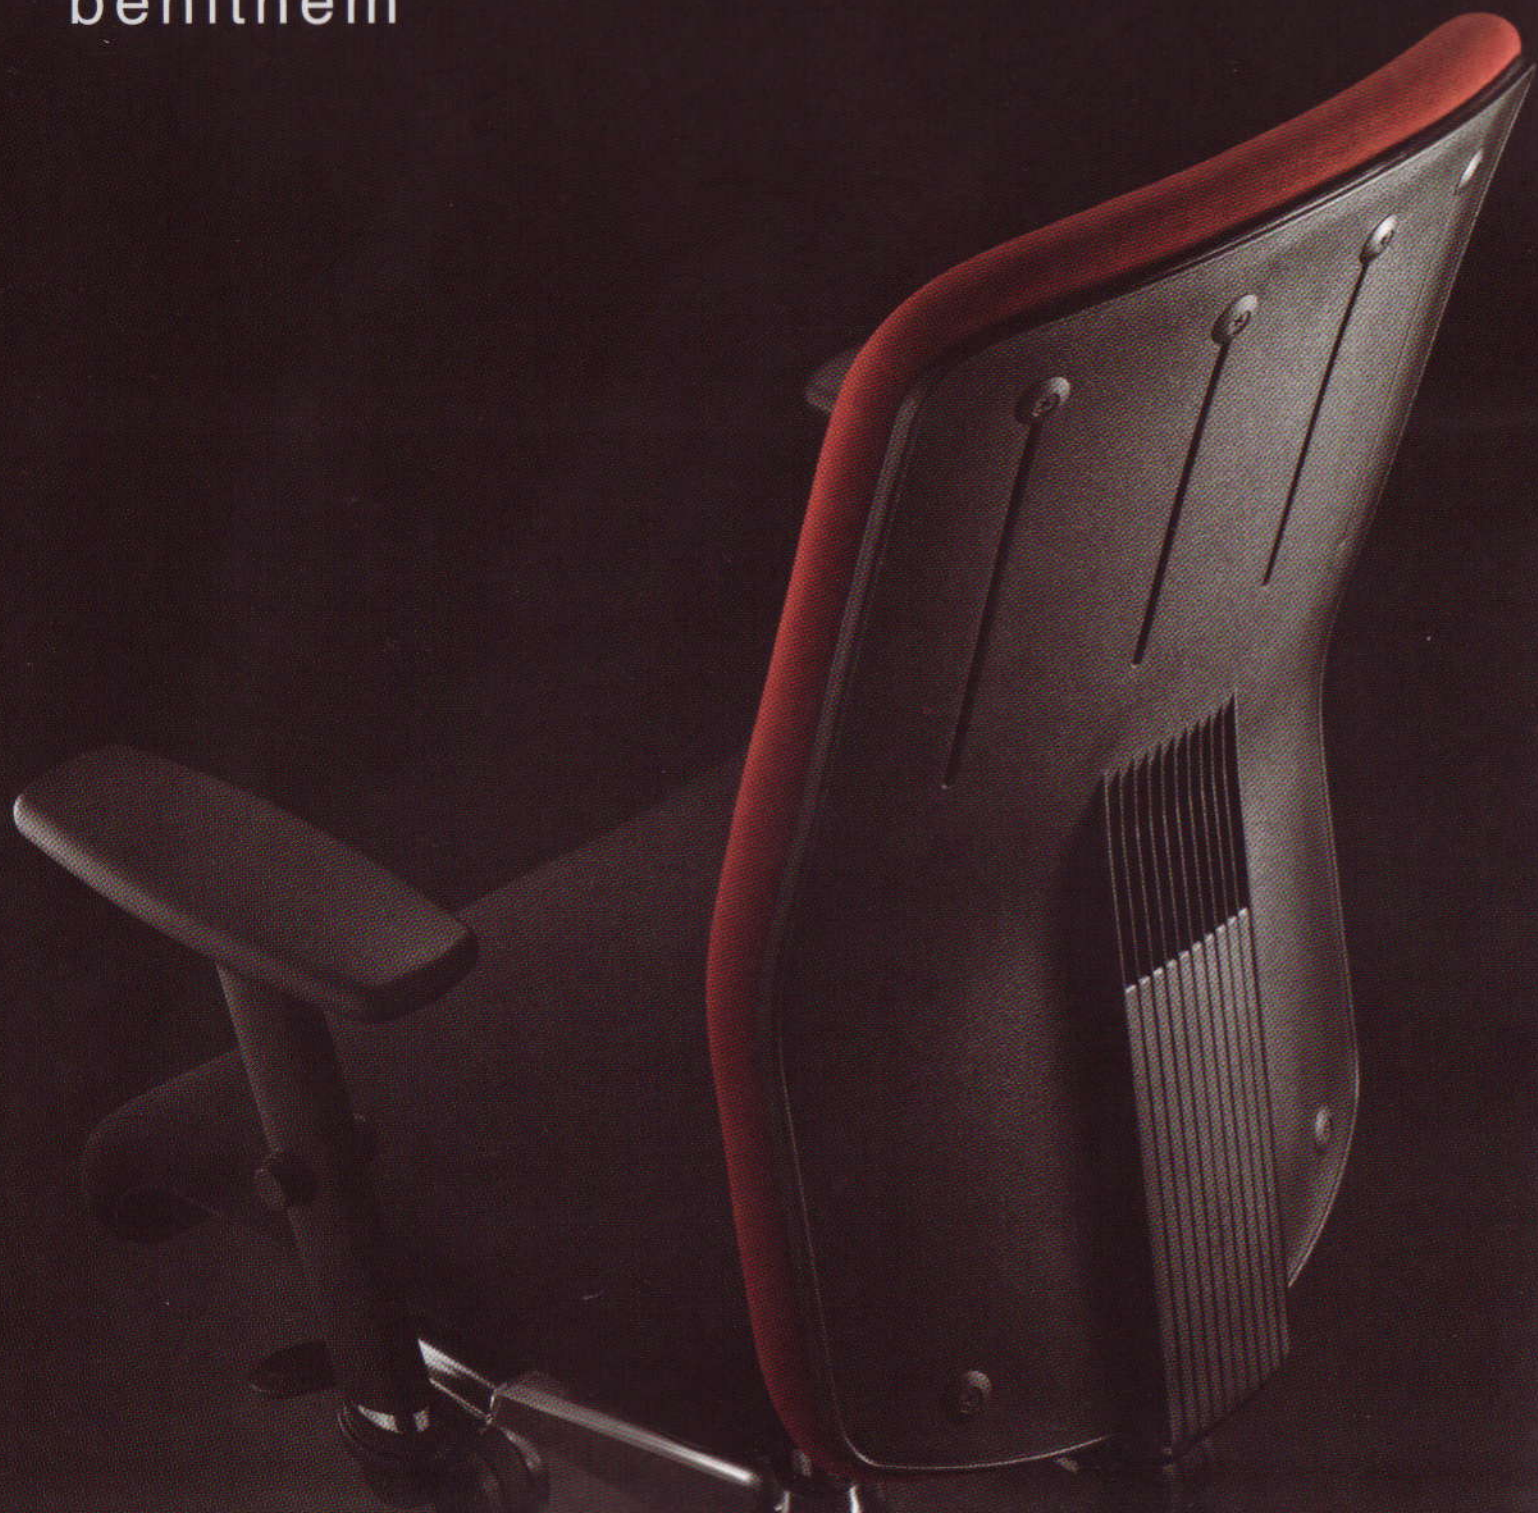

COFFA

benithem®

COFFA

Sheer Simplicity

The look of grace. The role of colour. Available in a wide selection of refreshing colours, COFFA not only personalizes your style but also defines who you are. Enhanced ergonomic features ensure COFFA will work harder for you than any other component in your office. And that's a promise. Thanks to advanced technology and sleek good looks created by a distinctive square edged profile, users enjoy extraordinary comfort during long seating positions. Reliable and functional, here is a chair that is simple yet performs more complex functions than any other task chair you've seen.

benithem®

Sheer Style

Backed by a reinforced backrest base of new plastic shell designed from an original mould, COFFA has a look of stylish precision detailed with added vertical lines for distinctive allure. The backrest height is easily adjustable when seated to suit users of different stature. A slimmer profile backrest completes the look of understated elegance.

> Seat has waterfall front to reduce pressure on back of thighs and enable good blood circulation.

< Point synchronized technology using Synchron multi locking mechanism makes it possible to achieve perfect balance in every seated position. The synchronized adjustment of the backrest and seat in the ratio of 2:1 ensures complete comfort.

<< Soft Polyurethane (PU) pad with 15 degrees Rotate-able angle provide cushioned comfort.

< Adjustable armrests in 7 lockable positions are ideal for working with computers and reduce muscle fatigue during long working hours. PP armrests are durable and reliable for long-term use.