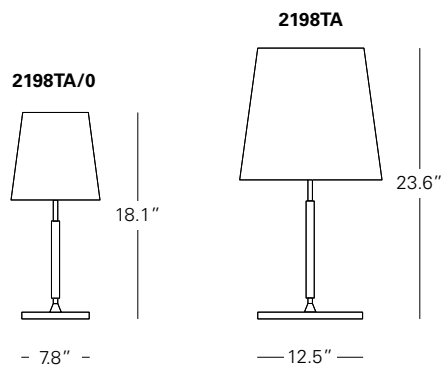

Table lamp. Diffuser in satin white blown glass. Stem in pear wood. Base in satin aluminium. Diffuser in polyethylene available for quantity orders.

2198TA

2198TA/0	1x75W A19 Medium E26/27 (IN)
2198TA	1x100W A19 Medium E26/27 (IN)

2198TA special version

Lámpara de sobremesa. Difusor de cristal soplado blanco satinado. Tija de madera de peral. Pie de aluminio satinado. Difusor de polietileno para pedidos especiales.

Lampe de table. Diffuseur en verre soufflé blanc satiné. Tige en bois de poirier. Base en aluminium satiné. Diffuseur en polyéthylène pour commandes spéciales.

Bonaldo, Villanova, Italy