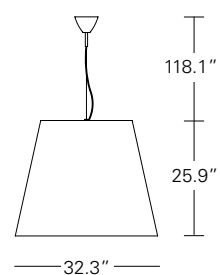

# Amax

5444..	BI/BI-AG/BI-N/BI		3x150WT10 Medium E26/27 (HA)	Weight: lbs 38.6
5444/0..	BI/BI-AG/BI-N/BI		3x60WT10 Medium E26/27 (HA)	Weight: lbs 26.5
5444/00..	BI/BI-AG/BI-N/BI		1x150WT10 Medium E26/27 (HA)	Weight: lbs 6.6
5444/000..	BI/BI-AG/BI-N/BI		1x100WT10 Medium E26/27 (HA)	Weight: lbs 4.9

5562 ø 35.4" disque de fermeture optionnel pour 5444..

5562/00 ø 23.6" disque de fermeture optionnel pour 5444/0..

5444/000..

5444/00..

5444/0..

5444..

Hanging lamp. Mounting in chrome-plated metal. Diffuser in polyethylene white colour inside and white (BI), grey (AG/BI) and black (N/BI) outside. Steel hanging cable. Black feeding cable. Models 5443.., 5444.. and 5444/0.. can be equipped with a closing disc in methacrylate with suspension rod and fixing plug. Amax is available upon request for special orders with white diffuser inside and metallic silver (MS/BI) or gold (OO/BI) outside.

5562 ø 35.4" optional closing disk for 5444..

5562/00 ø 23.6" optional closing disk for 5444/0..