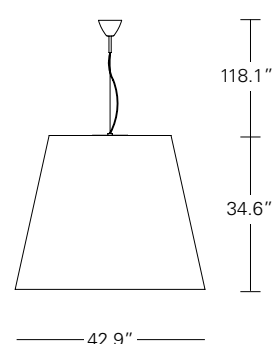

# Amax

5444..	BI/BI-AG/BI-N/BI		3x150WT10 Medium E26/27 (HA)	Weight: lbs 38.6
5444/0..	BI/BI-AG/BI-N/BI		3x60WT10 Medium E26/27 (HA)	Weight: lbs 26.5
5444/00..	BI/BI-AG/BI-N/BI		1x150WT10 Medium E26/27 (HA)	Weight: lbs 6.6
5444/000..	BI/BI-AG/BI-N/BI		1x100WT10 Medium E26/27 (HA)	Weight: lbs 4.9

5562 ø 35.4" disque de fermeture optionnel pour 5444..

5562/00 ø 23.6" disque de fermeture optionnel pour 5444/0..

5444/000..

5444/00..

5444/0..

5444..

Hanging lamp. Mounting in chrome-plated metal. Diffuser in polyethylene white colour inside and white (BI), grey (AG/BI) and black (N/BI) outside. Steel hanging cable. Black feeding cable. Models 5443.., 5444.. and 5444/0.. can be equipped with a closing disc in methacrylate with suspension rod and fixing plug. Amax is available upon request for special orders with white diffuser inside and metallic silver (MS/BI) or gold (OO/BI) outside.

5562 ø 35.4" optional closing disk for 5444..

5562/00 ø 23.6" optional closing disk for 5444/0..