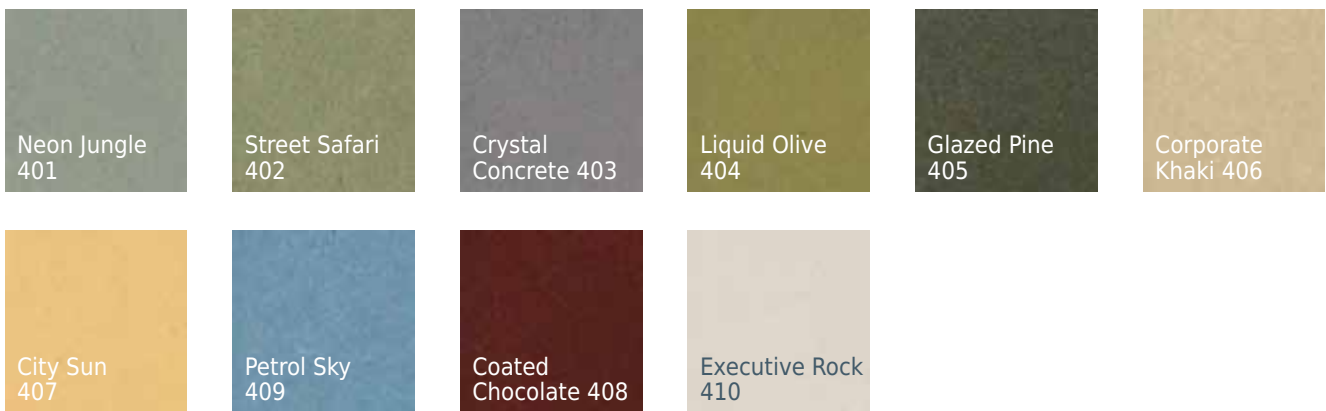

CEMBRIT TRUE A through-colored core fibercement panel with a transparent top coating that gives the panel a deep, rich and consistent color on the panel's surface.

	Through Colored	Painted	Dimensions	Thickness
TRUE	YES	NO	2500 mm [98.43"] x 1220 mm [48.03"] 3050 mm [120.08"] x 1220 mm [48.03"]	8 mm [0.31"]

CEMBRIT FUSION A through-colored core fibercement panel with a semi-transparent top coating that allows the natural depths of the fibercement core to be visible.

	Through Colored	Painted	Dimensions	Thickness
FUSION	YES	NO	2500 mm [98.43"] x 1220 mm [48.03"] 3050 mm [120.08"] x 1220 mm [48.03"]	8 mm [0.31"]

Through-Colored Core

CEMBRIT METRO

A grey-core panel with a bright and vibrant UV-stable painted surface. The Metro series offers great flexibility when custom colors are required.

	Through Colored	Painted	Dimensions	Thickness
METRO	NO	YES	2500 mm [98.43"] x 1220 mm [48.03"] 3050 mm [120.08"] x 1220 mm [48.03"]	8 mm [0.31"]

CEMBRIT EDGE

A grey-core fibercement panel with a unique semi-transparent coating that gives the panel color variation while retaining the natural modeled appearance.

	Through Colored	Painted	Dimensions	Thickness
EDGE	NO	NO	2500 mm [98.43"] x 1220 mm [48.03"] 3050 mm [120.08"] x 1220 mm [48.03"]	8 mm [0.31"]