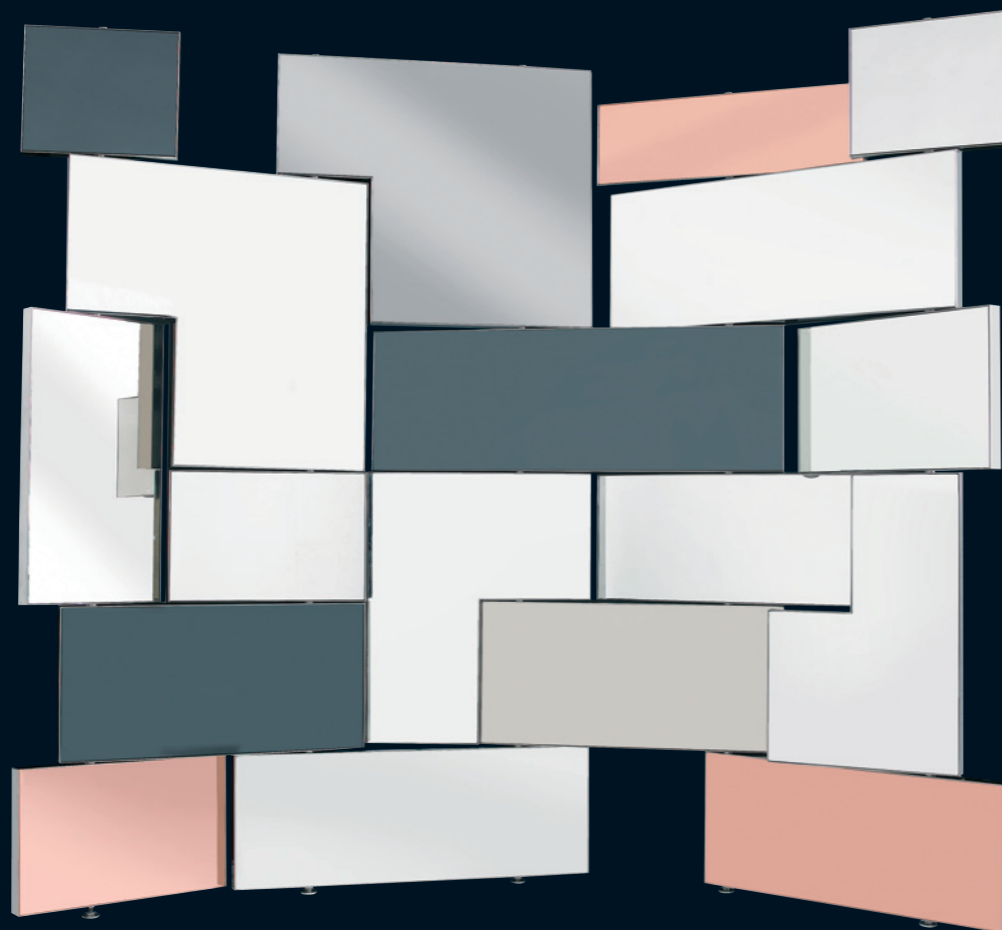

fronte/front

retro/back

By-side

Paravento con pannelli semoventi in mosaico di vetro e d'oro bianco; dorso rivestito in specchio e rame

Folding screen with mobile panels in gold and glass mosaic; mirror and copper back

Design

Patricia Urquiola

Misure e pesi / Weight and Dimensions

240,6 x 206,2 cm - 180 kg
94.75" x 81.25" - 396 lbs