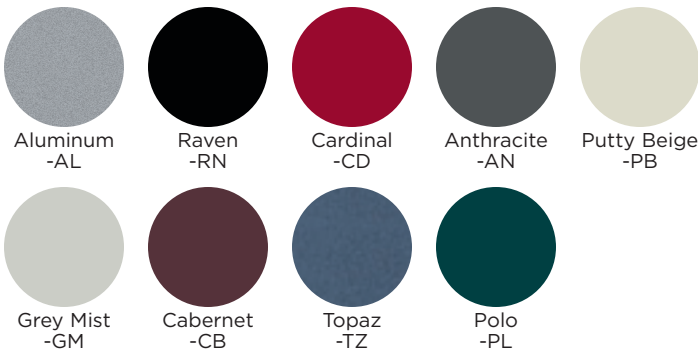

BRETFORD BASICS™

MAMMOTH SERIES BOOK & UTILITY TRUCK

SWVF336 SIX WHEEL MOBILE BOOK & UTILITY TRUCK

FEATURES

- Six-Wheel trucks are your best resource for moving large, heavy loads safely from one location to another.
- Combination four slanted, double sided and flat shelf design is ideal for moving materials in libraries, media centers and reference centers.
- Easy grip rounded handles and quiet transportation on easy-rolling 5" "Quiet Glide" casters, two with locking brakes, while cart pivots on center plate casters to make it easy to turn and safely move heavy loads over thresholds and other obstacles.
- End panels are perforated for added style and sound damping materials under the shelves reduce shelf vibration and noise when empty.
- Durable all-steel construction finished in nine powder paint options for years of reliable strength.
- Shelves are arc welded into place for maximum strength and minimal assembly, all you do is install the casters.
- Constructed from "prime" steel which has a 25% to 35% post-consumer recycled content. Truck is over 95% recyclable at the end of the product life cycle. All steel Bretford book trucks are certified to GREENGUARD Children & Schools Indoor Air Quality standards.