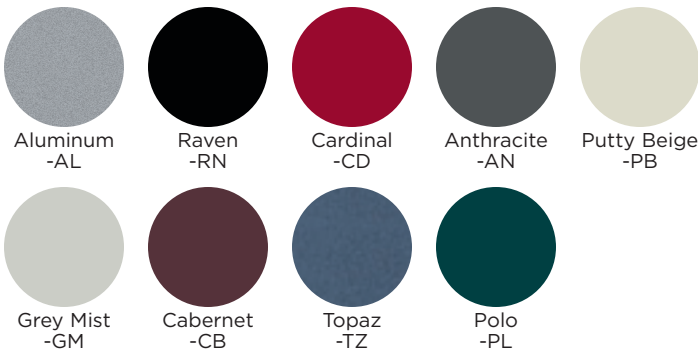

BRETFORD BASICS™

MAMMOTH SERIES BOOK & UTILITY TRUCK

SWV336 SIX WHEEL MOBILE BOOK & UTILITY TRUCK

FEATURES

- Six-Wheel trucks are your best resource for moving large, heavy loads safely from one location to another.
- Features three double sided shelves, six slant shelves total, that hold twice the material as a single sided truck and are ideal for transporting large, heavy volumes of books, media and reference materials. End panels are perforated for added style.
- Easy grip rounded handles and quiet transportation on easy-rolling 5" "Quiet Glide" casters, two with locking brakes, while cart pivots on center plate casters to make it easy to turn and safely move heavy loads over thresholds and other obstacles.
- End panels are perforated for added style and sound damping materials under the shelves reduce shelf vibration and noise when empty.
- Durable all-steel construction finished in nine powder paint options for years of reliable strength.
- Shelves are arc welded into place for maximum strength and minimal assembly, all you do is install the casters.
- Constructed from "prime" steel which has a 25% to 35% post-consumer recycled content. Truck is over 95% recyclable at the end of the product life cycle. All steel Bretford book trucks are certified to GREENGUARD Children & Schools Indoor Air Quality standards.