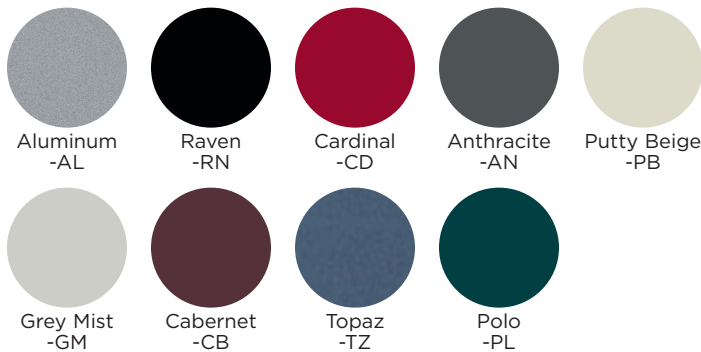

BRETFORD BASICS™

VOYAGER SERIES BOOK & UTILITY TRUCK

BOOV1 MOBILE BOOK & UTILITY TRUCK

BOOV1-PB

FEATURES

- Features three double sided shelves, six slant shelves total, that hold twice the material as a single sided truck and are ideal for transporting volumes of books, media and reference materials.
- Six slanted shelves are ideal for moving materials in libraries or media centers and end panels are perforated for added style.
- Easy grip rounded handles and quiet transportation on easy-rolling 5" "Quiet Glide" casters, two with locking brakes, to make it easy to turn and safely travel over thresholds and other obstacles.
- Sound damping materials under the shelves reduce shelf vibration and noise when empty.
- Durable all-steel construction finished in nine powder paint options for years of reliable strength.
- Shelves are arc welded into place for maximum strength and minimal assembly, all you do is install the casters.
- Constructed from "prime" steel which has a 25% to 35% post-consumer recycled content. Truck is over 95% recyclable at the end of the product life cycle. All steel Bretford book trucks are certified to GREENGUARD Children & Schools Indoor Air Quality standards.