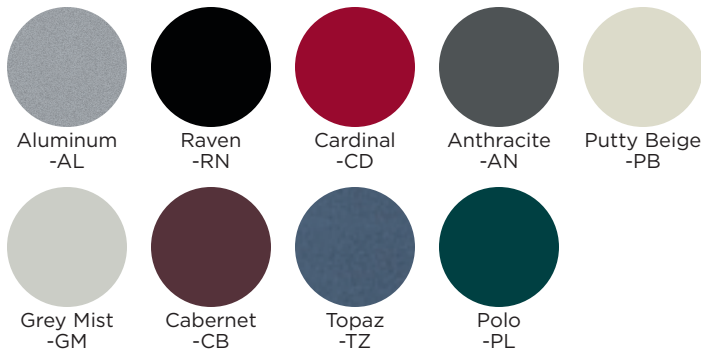

BRETFORD BASICS™

VOYAGER SERIES BOOK & UTILITY TRUCK

BOOFV12 MOBILE BOOK & UTILITY TRUCK

BOOFV12-CD

FEATURES

- Combination truck features upper flat shelf and two lower double sided shelves, which are ideal for using as a display or for transporting volumes of books, media and reference materials.
- Ideal for moving materials in libraries, media centers and reference centers with end panels perforated for added style.
- Easy grip rounded handles and quiet transportation on easy-rolling 5" "Quiet Glide" casters, two with locking brakes, to make it easy to turn and safely travel over thresholds and other obstacles.
- Sound damping materials under the shelves reduce shelf vibration and noise when empty.
- Durable all-steel construction finished in nine powder paint options for years of reliable strength.
- Shelves are arc welded into place for maximum strength and minimal assembly, all you do is install the casters.
- Constructed from "prime" steel which has a 25% to 35% post-consumer recycled content. Truck is over 95% recyclable at the end of the product life cycle. All steel Bretford book trucks are certified to GREENGUARD Children & Schools Indoor Air Quality standards.

CARTON DIMENSIONS, COLOR & UPC CODE

Carton Dimensions: 39" w x 19-3/4" d x 39" h

BOOFV12-AL	Aluminum (metallic)	0 96633 33585 5
BOOFV12-RN	Raven	0 96633 33596 1
BOOFV12-CD	Cardinal	0 96633 33588 6
BOOFV12-AN	Anthracite	0 96633 33586 2
BOOFV12-PB	Putty Beige	0 96633 33594 7
BOOFV12-GM	Grey Mist	0 96633 33593 0
BOOFV12-CB	Cabernet	0 96633 33587 9
BOOFV12-TZ	Topaz (metallic)	0 96633 33597 8
BOOFV12-PL	Polo	0 96633 33595 4