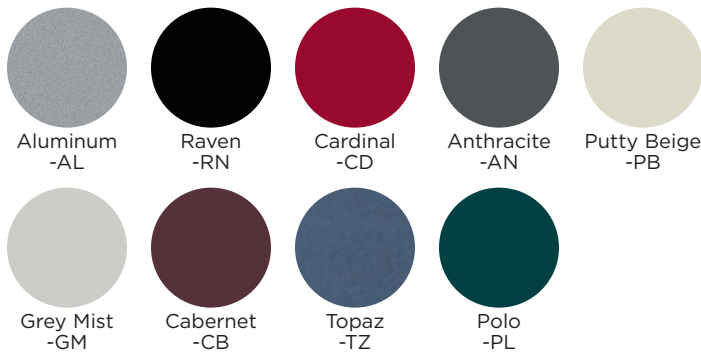

BRETFORD BASICS™

VOYAGER SERIES BOOK & UTILITY TRUCK

BOOFV6 UPS BOOK & UTILITY TRUCK

BOOFV6-TZ

FEATURES

- Short combination truck features upper flat shelf and lower double sided shelf, which are ideal for use as a display or transporting books, media and reference materials.
- Compact construction means the truck is able to ship via UPS, saving money on shipping costs for small orders. Four slanted shelves are ideal for moving materials in libraries or media centers and end panels are perforated for added style.
- Easy grip rounded handles and quiet transportation on easy-rolling 5" "Quiet Glide" casters, two with locking brakes, to make it easy to turn and safely travel over thresholds and other obstacles.
- Sound damping materials under the shelves reduce shelf vibration and noise when empty.
- Durable all-steel construction finished in nine powder paint options for years of reliable strength. Shelves are arc welded into place for maximum strength and minimal assembly, all you do is install the casters.
- Constructed from "prime" steel which has a 25% to 35% post-consumer recycled content. Truck is over 95% recyclable at the end of the product life cycle. All steel Bretford book trucks are certified to GREENGUARD Children & Schools Indoor Air Quality standards.

CARTON DIMENSIONS, COLOR & UPC CODE

Carton Dimensions: 29-1/2" l x 20" w x 29-1/2" d

| | | |
|-----------|---------------------|-----------------|
| BOOFV6-AL | Aluminum (metallic) | 0 96633 28802 1 |
| BOOFV6-RN | Raven | 0 96633 28806 9 |
| BOOFV6-CD | Cardinal | 0 96633 28805 2 |
| BOOFV6-AN | Anthracite | 0 96633 28803 8 |
| BOOFV6-PB | Putty Beige | 0 96633 28807 6 |
| BOOFV6-GM | Grey Mist | 0 96633 28809 0 |
| BOOFV6-CB | Cabernet | 0 96633 28804 5 |
| BOOFV6-TZ | Topaz (metallic) | 0 96633 28810 6 |
| BOOFV6-PL | Polo | 0 96633 28808 3 |