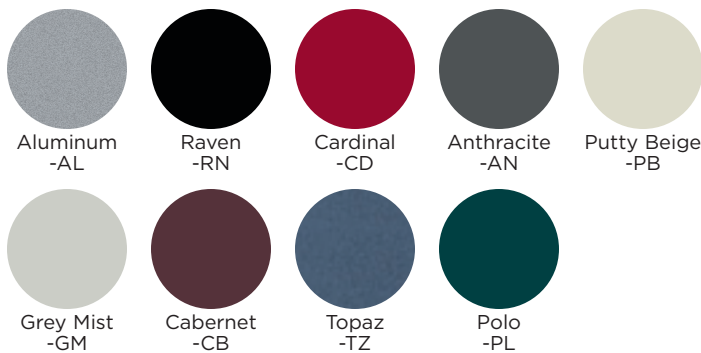

BRETFORD BASICS™

VOYAGER SERIES BOOK & UTILITY TRUCK

BOOVF21 MOBILE BOOK & UTILITY TRUCK

BOOVF21-PB

FEATURES

- Combination truck features two upper double sided shelves and a flat bottom shelf are ideal for transporting volumes of books, media and reference materials.
- Ideal for moving materials in libraries, media centers and reference centers with end panels perforated for added style.
- Easy grip rounded handles and quiet transportation on easy-rolling 5" "Quiet Glide" casters, two with locking brakes, to make it easy to turn and safely travel over thresholds and other obstacles.
- Sound damping materials under the shelves reduce shelf vibration and noise when empty.
- Durable all-steel construction finished in nine powder paint options for years of reliable strength.
- Shelves are arc welded into place for maximum strength and minimal assembly, all you do is install the casters.
- Constructed from "prime" steel which has a 25% to 35% post-consumer recycled content. Truck is over 95% recyclable at the end of the product life cycle. All steel Bretford book trucks are certified to GREENGUARD Children & Schools Indoor Air Quality standards.

CARTON DIMENSIONS, COLOR & UPC CODE

Carton Dimensions: 39"w x 19-3/4"d x 39"h

BOOVF21-AL	Aluminum (metallic)	0 96633 33569 5
BOOVF21-RN	Raven	0 96633 33580 0
BOOVF21-CD	Cardinal	0 96633 33572 5
BOOVF21-AN	Anthracite	0 96633 33570 1
BOOVF21-PB	Putty Beige	0 96633 33578 7
BOOVF21-GM	Grey Mist	0 96633 33577 0
BOOVF21-CB	Cabernet	0 96633 33571 8
BOOVF21-TZ	Topaz (metallic)	0 96633 33581 7
BOOVF21-PL	Polo	0 96633 33579 4