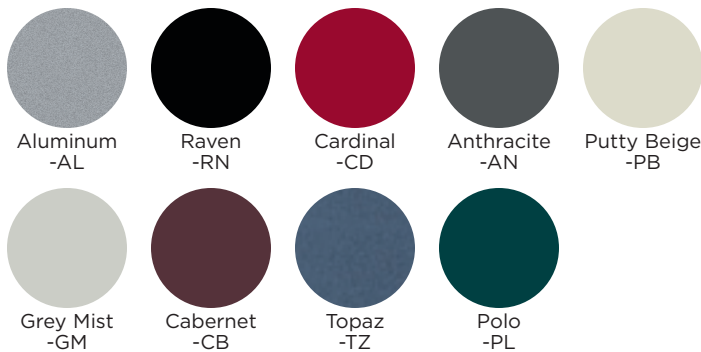

BRETFORD BASICS™

VOYAGER SERIES BOOK & UTILITY TRUCK

BOOF7 UPS BOOK & UTILITY TRUCK

BOOF7-GM

FEATURES

- Features two flat shelves that support media, large books, equipment, small bankers boxes, and more, and ideal for desk side use in a school, library, or office space.
- Compact construction means the truck is able to ship via UPS, saving money on shipping costs for small orders and end panels are perforated for added style.
- Easy grip rounded handles and quiet transportation on easy-rolling 5" "Quiet Glide" casters, two with locking brakes, to make it easy to turn and safely travel over thresholds and other obstacles.
- Sound damping materials under the shelves reduce shelf vibration and noise when empty.
- Durable all-steel construction finished in nine powder paint options for years of reliable strength. Shelves are arc welded into place for maximum strength and minimal assembly, all you do is install the casters.
- Constructed from "prime" steel which has a 25% to 35% post-consumer recycled content. Truck is over 95% recyclable at the end of the product life cycle. All steel Bretford book trucks are certified to GREENGUARD Children & Schools Indoor Air Quality standards.

CARTON DIMENSIONS, COLOR & UPC CODE

Carton Dimensions: 29-1/2" l x 20" w x 29-1/2" d

BOOF7-AL	Aluminum (metallic)	0 96633 28793 2
BOOF7-RN	Raven	0 96633 28797 0
BOOF7-CD	Cardinal	0 96633 28796 3
BOOF7-AN	Anthracite	0 96633 28794 9
BOOF7-PB	Putty Beige	0 96633 28798 7
BOOF7-GM	Grey Mist	0 96633 28800 7
BOOF7-CB	Cabernet	0 96633 28795 6
BOOF7-TZ	Topaz (metallic)	0 96633 28801 4
BOOF7-PL	Polo	0 96633 28799 4