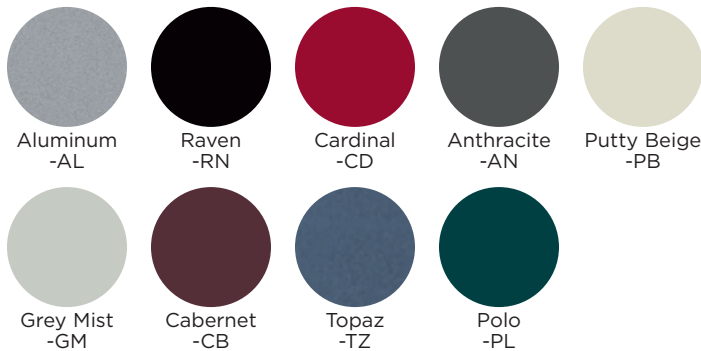

FEATURES

- Ideal height to enhance children's educational activities by organizing and displaying books, games, DVD's and other media materials in a format for easy browsing and distribution.
- Four bins (two each shelf) are slanted to angle titles up 15° and include 12 moveable bin dividers to allow for plenty of display options.
- End panels are perforated for added style.
- Easy grip rounded handles and quiet transportation on easy-rolling 5" "Quiet Glide" casters, two with locking brakes, to make it easy to turn and safely travel over thresholds and other obstacles.
- Durable all-steel construction finished in nine powder paint options for years of reliable strength.
- Shelves are arc welded into place for maximum strength and minimal assembly, all you do is install the casters.
- Constructed from "prime" steel which has a 25% to 35% post-consumer recycled content. Truck is over 95% recyclable at the end of the product life cycle. All steel Bretford book trucks are certified to GREENGUARD Children & Schools Indoor Air Quality standards.

DIMENSIONS

B234- Overall: 36" w x 18" d x 38" h
Book Bin (2 each shelf): 34" w x 6-3/8" d x 5-1/4" h
Distance Between Shelves: 12-5/8" (from the lowest point on top shelf)

WEIGHT AND FREIGHT CLASS

68 lbs., Freight class 125
Ships assembled in one (1) carton pack, just install the casters

CARTON DIMENSIONS

Carton Dimensions B234-_: 38" w x 20" d x 41" h

COLOR & UPC CODE

B234-AL	Aluminum (metallic)	0 96633 18442 2
B234-RN	Raven	0 96633 23371 7
B234-CD	Cardinal	0 96633 23057 0
B234-AN	Anthracite	0 96633 23059 4
B234-PB	Putty Beige	0 96633 23070 9
B234-GM	Grey Mist	0 96633 14092 3
B234-CB	Cabernet	0 96633 23370 0
B234-TZ	Topaz (metallic)	0 96633 23056 3
B234-PL	Polo	0 96633 23058 7

A HIGHER FORM OF FUNCTION

BRETFORD

11000 SEYMOUR AVENUE
FRANKLIN PARK, ILLINOIS 60131 USA
TOLL FREE PHONE 800-521-9614
PHONE 847-678-2545
TOLL FREE FAX 800-343-1779
FAX 847-678-0852
WWW.BRETFORD.COM