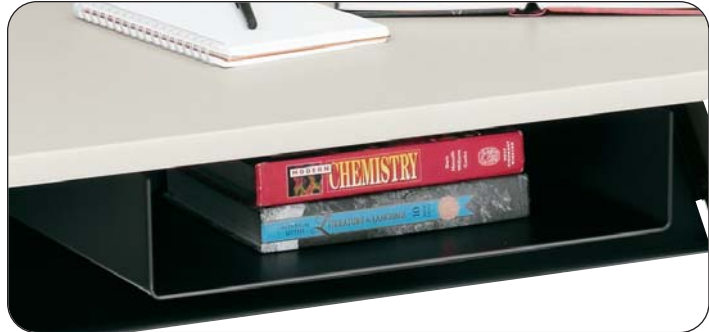

BRETFORD BASICS™ CLASSROOM DESK BOOK STORAGE BOX

CDSB BOOK BOX

FEATURES

- Easily mounts to the underside of the work surface on most Connections or Quattro Student Classroom Desks, 36" W or larger.
- Large storage bin holds books and other materials out of the way and includes a perforation to hold pencils, pens and other small materials.
- Finished in environmentally safe, Black (-BK) or Grey Mist (-GM) powder coat paint which resists scratching and chipping.
- Constructed from "prime" steel which contains 25% to 35% post-consumer recycled material.
- Not for use with the following Student Classroom Desks: • *Connections* models CD3586- (30" x 20"); CD3563- (36" x 20"); CD3508- (42" x 20"); CD3516- (60" x 20"); CD3584- and CD3585C- (30" x 24"); CD3576- and CD3577C- (30" x 30") • *Quattro* models CDQ2430- and CDQ2430CT- (30" x 24"); and CDQ3030- and CDQ3030CT- (30" x 30")

DIMENSIONS

Overall Footprint: 21" w x 12-1/2" d x 4" h
Inside Dimensions: 19-1/4" w x 12-1/2" d x 4" h
Distance from Front Steel Apron: 4"
Distance from Front Table Edge: 5-3/4"

COLOR/FINISH

Black (-BK) or Grey Mist (-GM) powder paint