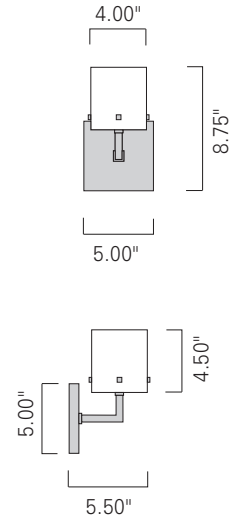

Product Name **Cubic (Quad) Sconce**

Model Number **CUB**

Cubic (Quad) Sconce CUB
Brushed Nickel BN

Product Name / Model / Dimensions			Mounting Options	Diffuser Options	Finish Options	Lamping Options
(Quad) Cubic Sconce / CUB			Standard Wall Mount / WM	Standard Matte Opal Glass/ MO	Standard AB, PB, SB Premium BN, PN	Standard Halogen / HA (1) 50 W max E11 minican
Height	Width	Projection				
8.75"	5.00"	5.50"				
Catalog Page 45						