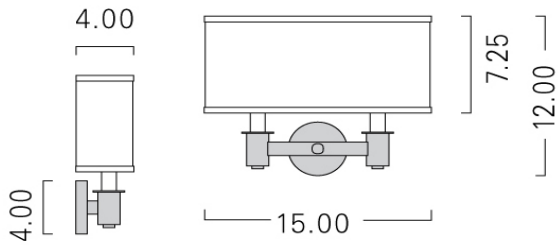

5th Ave Double Sconce

Model: AVE2

Spec Sheets

[AVE2](#)

Dimensions

Mounting Options

Diffuser Options

Finish Options

Height 2.00 Width 15.00 Projection 4.00

Standard

WM

Standard

CS,C

Standard

AB,PB,SB

Premium