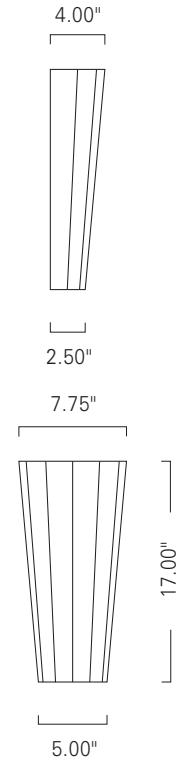

Product Name **Altus Sconce**

Model Number **ALT**

Altus Sconce ALT  
Alabaster Cool Tone CT

Product Name / Model / Dimensions			Mounting Options	Diffuser Options	Finish Options	Lamping Options
Altus Sconce / ALT			<b>Standard</b> Wall Mount/ WM	<b>Standard</b> Alabaster Cool Tone / CT	<b>Standard</b> n/a	<b>Standard</b> Flourescent / FL (1) CF26W GX24q-3 120v  <b>Flourescent only</b>
Height	Width	Projection				
17.00"	7.75"	4.00"				
Catalog Page 73						