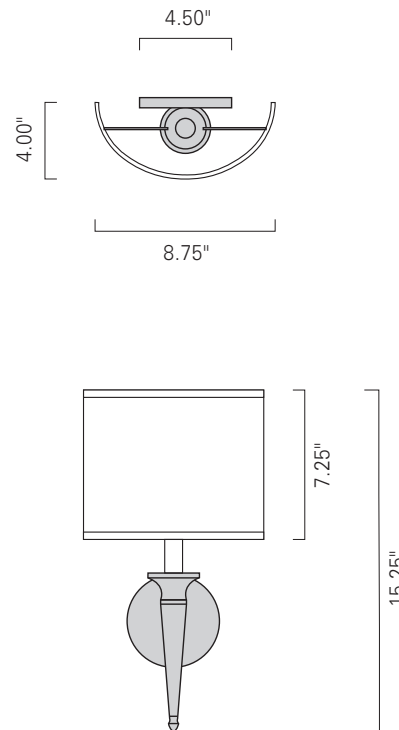

Product Name **Barcelona ADA Sconce**

Model Number **BAA**

Barcelona ADA Sconce BAA
Ecrú / EC
Polished Nickel / PN

Product Name / Model / Dimensions			Mounting Options	Diffuser Options	Finish Options	Lamping Options
Barcelona ADA Sconce / BAA			Standard Wall Mount / WM	Standard Ecrú / EC	Standard AB, PB, SB Premium BN, PN	Standard Incandescent / IN (1) 60W max candelabra Optional Fluorescent / FL (1) CFTR 18W GX24q-2 120v
Height	Width	Projection				
15.25"	8.75"	4.00"				
Catalog Page 23						