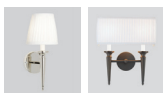

Product Name **Barcelona ADA Sconce**

Model Number **BAA**

Barcelona ADA Sconce BAA
Ecrú / EC
Polished Nickel / PN

Product Name / Model / Dimensions			Mounting Options	Diffuser Options	Finish Options	Lamping Options
Barcelona ADA Sconce / BAA			Standard Wall Mount / WM	Standard Ecrú / EC	Standard AB, PB, SB Premium BN, PN	Standard Incandescent / IN (1) 60W max candelabra Optional Fluorescent / FL (1) CFTR 18W GX24q-2 120v
Height	Width	Projection				
15.25"	8.75"	4.00"				
Catalog Page 23						

In the Barcelona Series, ILEX offers the Barcelona ADA Single Sconce, the Barcelona ADA Double Sconce, and the Barcelona Sconce.