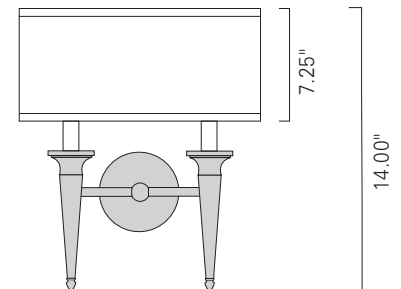

Product Name **Barcelona Double Sconce**

Model Number **BAA2**

Barcelona Double Sconce **BAA2**
Architectural Bronze / AB

Product Name / Model / Dimensions			Mounting Options	Diffuser Options	Finish Options	Lamping Options
Barcelona Double Sconce / BAA2			Standard Wall Mount / WM	Standard White Pleated Shade / WS	Standard AB, PB, SB Premium BN, PN	Standard Incandescent / IN (2) 40W max candelabra Optional Fluorescent / FL (2) CFTR 26 or 32W GX24q-3 120v
Height	Width	Projection				
14.00"	13.50"	4.00"				
Catalog Page 23						

In the Barcelona Series, ILEX offers the Barcelona ADA Single Sconce, the Barcelona ADA Double Sconce, and the Barcelona Sconce.