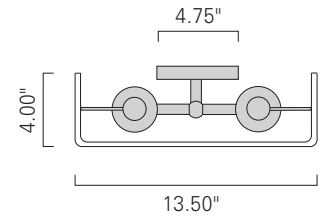

Product Name **Barcelona Double Sconce**

Model Number **BAA2**

Barcelona Double Sconce **BAA2**
Architectural Bronze / AB

Product Name / Model / Dimensions			Mounting Options	Diffuser Options	Finish Options	Lamping Options
Barcelona Double Sconce / BAA2			Standard Wall Mount / WM	Standard White Pleated Shade / WS	Standard AB, PB, SB Premium BN, PN	Standard Incandescent / IN (2) 40W max candelabra Optional Fluorescent / FL (2) CFTR 26 or 32W GX24q-3 120v
Height	Width	Projection				
14.00"	13.50"	4.00"				
Catalog Page 23						