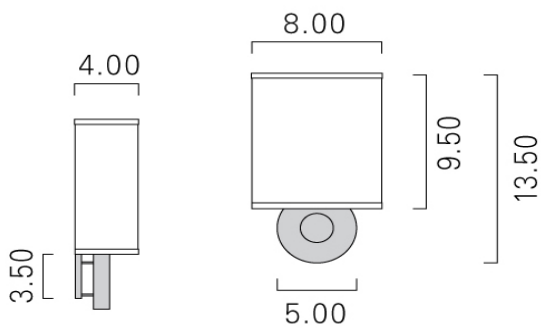

Bryant Park Single Sconce

Model: BPK1

Spec Sheets

[BPK1](#)

Dimensions

Mounting Options

Diffuser Options

Finish Options

Height 13.50 Width 8.00 Projection 4.00

Standard

WM

Standard

CS, CU

Standard

BA, PA, BAPA, BABL

Standard