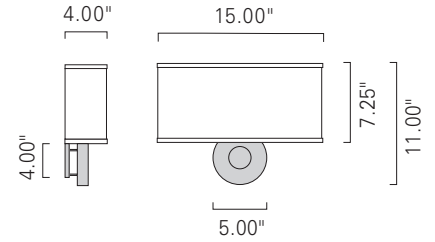

Bryant Park2 Double Sconce BPK2
Brushed Aluminum/ BA

Bryant Park1 Single Sconce BPK1
Brushed Aluminum/ BA

BPK1

BPK2

Product Name / Model / Dimensions			Mounting Options	Diffuser Options	Finish Options	Lamping Options
Bryant Park Double Sconce / BPK2			Standard Wall Mount / WM Optional Solid Backplate	Standard Cream Linen Shade / CS Optional Custom Color Acrylic	Standard BA, PA, BAPA, BABL	Standard Incandescent / IN (2) 60W max candelabra Optional Fluorescent / FL (1) CFTR 26 or 32W GX24q-3 120v
Height	Width	Projection				
11.00"	15.00"	4.00"	Catalog Page 35			
Bryant Park Single Sconce / BPK1			Standard Wall Mount / WM Optional Solid Backplate	Standard Cream Linen Shade / CS Optional Custom Color Acrylic	Standard BA, PA, BAPA, BABL	Standard Incandescent / IN (1) 60W max candelabra Optional Fluorescent / FL (1) CFTR 26W GX24q-3 120v
Height	Width	Projection				
13.50"	8.00"	4.00"	Catalog Page 32			