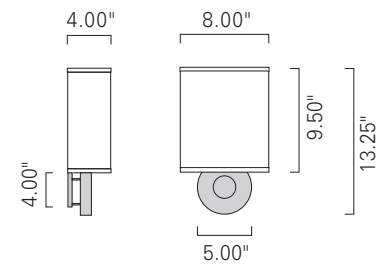

Bryant Park2 Double Sconce BPK2
Brushed Aluminum/ BA

Bryant Park1 Single Sconce BPK1
Brushed Aluminum/ BA

BPK1

BPK2

Product Name / Model / Dimensions			Mounting Options	Diffuser Options	Finish Options	Lamping Options
Bryant Park Double Sconce / BPK2			Standard Wall Mount / WM Optional Solid Backplate	Standard Cream Linen Shade / CS Optional Custom Color Acrylic	Standard BA, PA, BAPA, BABL	Standard Incandescent / IN (2) 60W max candelabra Optional Fluorescent / FL (1) CFTR 26 or 32W GX24q-3 120v
Height	Width	Projection				
11.00"	15.00"	4.00"	Catalog Page 35			
Bryant Park Single Sconce / BPK1			Standard Wall Mount / WM Optional Solid Backplate	Standard Cream Linen Shade / CS Optional Custom Color Acrylic	Standard BA, PA, BAPA, BABL	Standard Incandescent / IN (1) 60W max candelabra Optional Fluorescent / FL (1) CFTR 26W GX24q-3 120v
Height	Width	Projection				
13.50"	8.00"	4.00"	Catalog Page 32			