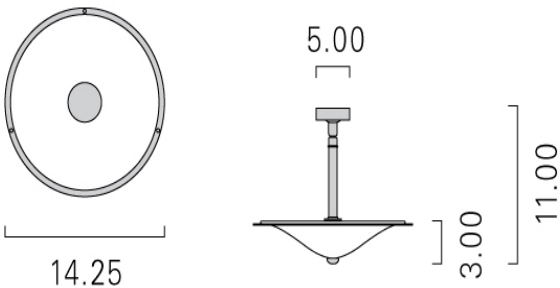

Diva Picclo Pendant

Model: DIP

Spec Sheets

[DIP](#)

Dimensions

Mounting Options

Diffuser Options

Finish Options

Height 11.00   Diameter 14.25   Diffuser Depth 3.00

Standard

SS

Standard

TM

Standard

AB,PB,SB

Premium