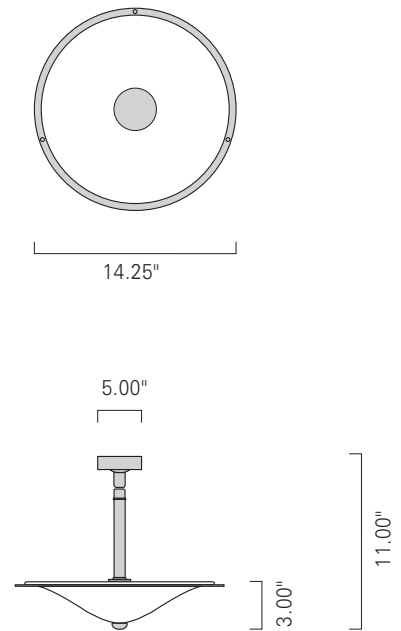

ILEX

Architectural Lighting

Product Name
Model Number

Diva Piccolo Pendant
DIP

Diva Piccolo Pendant DIP
Translucent Milk Glass / TM
Polished Nickel / PN

Product Name / Model / Dimensions			Mounting Options	Diffuser Options	Finish Options	Lamping Options
Diva Piccolo Pendant/ DIP			Standard Single Stem / SS	Standard Translucent Milk Glass / TM	Standard AB, PB, SB Premium BN, PN Optional Powdercoat	Standard Incandescent / IN (3) 60W max candelabra
Height	Diameter	Diffuser Depth				
11.00"	14.25"	3.00"				
Catalog Page 73						

The Diva Series includes the Diva Grande, Diva Mezzo and Diva Pendant each complement one another with the Grande at 32.25", the Mezzo at 23.75" and the smallest the Piccolo at 14.25" in diameter.