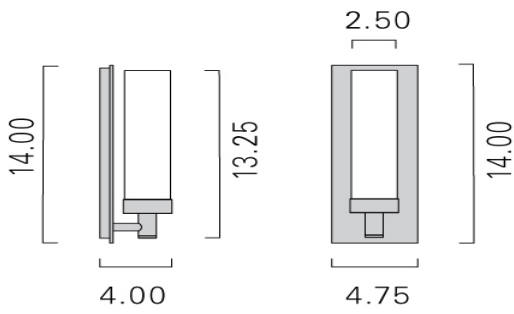

Essence Rectangle Single Sconce

Model: ERC

Spec Sheets

[ERC](#)

Dimensions

Mounting Options

Diffuser Options

Finish Options

Height 14.00 Width 4.75 Projection 4.00

Standard

WM

Standard

SW

Standard

AB,PB,SB

Premium