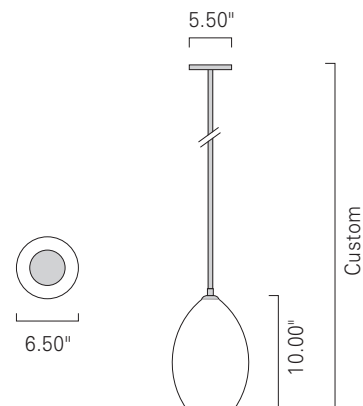

Product Name **Evo Pendant**

Model Number **EVO**

Evo Pendant **EVO**  
 Amber **AM**  
 Architectural Bronze / **AB**

Product Name / Model / Dimensions			Mounting Options	Diffuser Options	Finish Options	Lamping Options
Diva Mezzo Pendant/ DIM			<b>Standard</b> Tubing / TU  <b>Optional</b> Black Cord / BC White Cord / WC	<b>Standard</b> Shiny Opal Glass / SH  Amber Glass / AM	<b>Standard</b> AB, PB, SB  <b>Premium</b> BN, PN	<b>Standard</b> Incandescent / IN (1) 100W max medium base Edison
Diameter	Body Height	OA Height				
6.50"	10.00"	Custom				
Catalog Page 38						