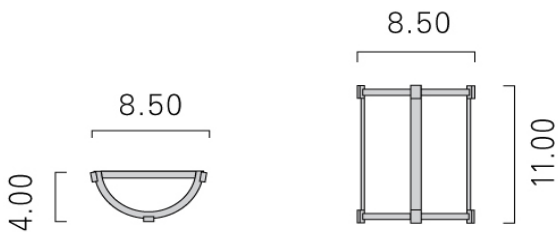

Hatbox ADA Round Sconce

Model: HRS

Spec Sheets

[HRS](#)

Dimensions

Mounting Options

Diffuser Options

Finish Options

Height 11.00 Width 8.50 Projection 4.00

Standard

WM

Standard

AC,NB,BW,TW,TC

Standard

AB,PB,SB

Premium