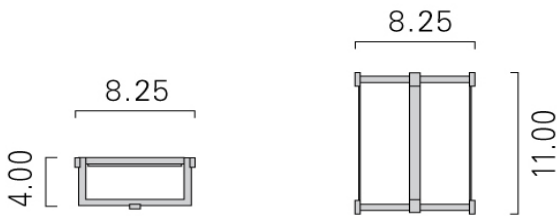

Hatbox ADA Square Sconce

Model: HSS

Spec Sheets

[HSS](#)

Dimensions

Mounting Options

Diffuser Options

Finish Options

Height 11.00 Width 8.25 Projection 4.00

Standard

WM

Standard

AC,NB,BW,TW,TC

Standard

AB,PB,SB

Premium