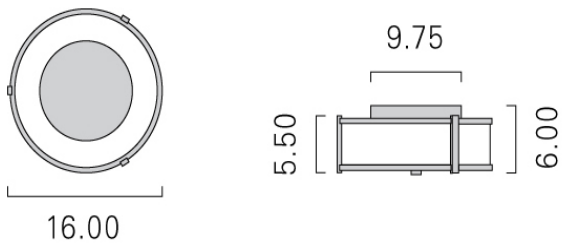

Hatbox 16" Round Flush Mount

Model: HRF16

Spec Sheets

[HRF](#)

Dimensions

Mounting Options

Diffuser Options

Finish Options

Diameter Body 16.00   Height 5.50   OAH 6.00

HRF24

Diameter 24.00 Body Height 7.00 OAH 7.50

Standard

FL

Standard

AC,NB,BW,TW,TC

Standard

AB,PB,SB

Premium

BN,PN

Standard

IN

(2) 60W max candelabra

Optional

FL