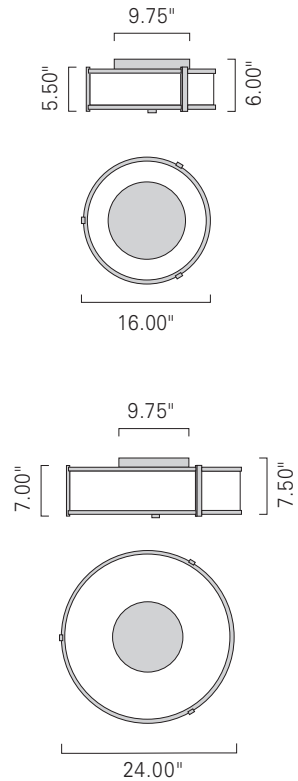

Hat Box Round HRF  
 Polished Nickel / PN

Product Name / Model / Dimensions			Mounting Options	Diffuser Options	Finish Options	Lamping Options
Hatbox 16" Round Flush Mount / HRF16			<b>Standard</b> Flush / FL	<b>Standard</b> Shiny Opal Acrylic / AC  <b>Fabric Diffuser</b> Navy Blue / NB Burlap White / BW Textured White / TW Textured Cream / TC	<b>Standard</b> AB, PB, SB  <b>Premium</b> BN, PN	<b>Standard</b> Incandescent / IN (2) 60W max candelabra  <b>Optional</b> Fluorescent / FL (2) CFTR 26 or 32W GX24q-3 120v
Diameter	Body Height	OA Height				
16.00"	5.50"	6.00"				
Catalog Page 13						
Hatbox 24" Round Flush / HRF24			<b>Standard</b> Flush / FL	<b>Standard</b> Shiny Opal Acrylic / AC  <b>Fabric Diffuser</b> Navy Blue / NB Burlap White / BW Textured White / TW Textured Cream / TC	<b>Standard</b> AB, PB, SB  <b>Premium</b> BN, PN	<b>Standard</b> Incandescent / IN (2) 60W max candelabra  <b>Optional</b> Fluorescent / FL (2) CFTR 26 or 32W GX24q-3 120v
Diameter	Body Height	OA Height				
24.00"	7.00"	7.50"				
Catalog Page 13						

The Hatbox Series is available in Round, Square and Oval shapes. The Series is available in a variety of stem options and Square or Round wall sconces.