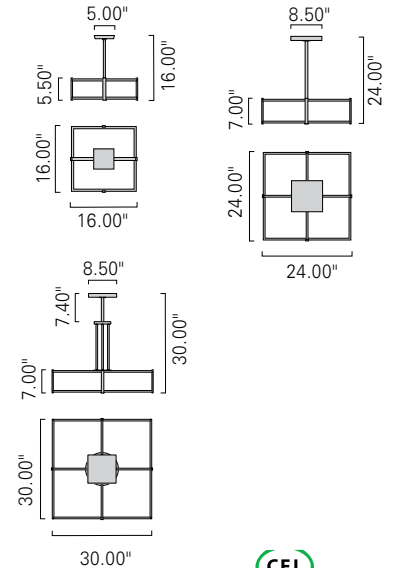

Hat Box Square HSP30  
Satin Brass SB

Product Name / Model / Dimensions	Mounting Options	Diffuser Options	Finish Options	Lamping Options						
<p>Hatbox 16" Square Pendant / HSP16</p> <table border="1"> <tr> <th>Width</th> <th>Body Height</th> <th>OA Height</th> </tr> <tr> <td>16.00"</td> <td>5.50"</td> <td>16.00"</td> </tr> </table> <p>Catalog Page 12</p>	Width	Body Height	OA Height	16.00"	5.50"	16.00"	<p><b>Standard</b> Single Stem / SS</p>	<p><b>Standard</b> Shiny Opal Acrylic / AC</p> <p><b>Fabric Diffuser</b> Navy Blue / NB Burlap White / BW Textured White / TW Textured Cream / TC</p>	<p><b>Standard</b> AB, PB, SB</p> <p><b>Premium</b> BN, PN</p>	<p><b>Standard</b> Incandescent / IN (2) 60w max candelabra</p> <p><b>Optional</b> Fluorescent / FL (2) CFTR 26 or 32W GX24q-3 120v</p>
Width	Body Height	OA Height								
16.00"	5.50"	16.00"								
<p>Hatbox 24" Square Pendant / HSP24</p> <table border="1"> <tr> <th>Width</th> <th>Body Height</th> <th>OA Height</th> </tr> <tr> <td>24.00"</td> <td>7.00"</td> <td>24.00"</td> </tr> </table> <p>Catalog Page 11</p>	Width	Body Height	OA Height	24.00"	7.00"	24.00"	<p><b>Standard</b> Single Stem / SS</p> <p><b>Optional</b> Quad Stem / QS</p>	<p><b>Standard</b> Shiny Opal Acrylic / AC</p> <p><b>Fabric Diffuser</b> Navy Blue / NB Burlap White / BW Textured White / TW Textured Cream / TC</p>	<p><b>Standard</b> AB, PB, SB</p> <p><b>Premium</b> BN, PN</p>	<p><b>Standard</b> Incandescent / IN (4) 60w max candelabra</p> <p><b>Optional</b> Fluorescent / FL (4) CFTR 26 or 32W GX24q-3 120v</p>
Width	Body Height	OA Height								
24.00"	7.00"	24.00"								
<p>Hatbox 30" Square Pendant / HSP30</p> <table border="1"> <tr> <th>Diameter</th> <th>Body Height</th> <th>OA Height</th> </tr> <tr> <td>30.00"</td> <td>7.00"</td> <td>30.00"</td> </tr> </table> <p>Catalog Page 12</p>	Diameter	Body Height	OA Height	30.00"	7.00"	30.00"	<p><b>Standard</b> Single Stem / SS</p> <p><b>Optional</b> Quad Stem / QS</p>	<p><b>Standard</b> Shiny Opal Acrylic / AC</p> <p><b>Fabric Diffuser</b> Navy Blue / NB Burlap White / BW Textured White / TW Textured Cream / TC</p>	<p><b>Standard</b> AB, PB, SB</p> <p><b>Premium</b> BN, PN</p>	<p><b>Standard</b> Incandescent / IN (6) 60w max candelabra</p> <p><b>Optional</b> Fluorescent / FL (6) CFTR 26 or 32W GX24q-3 120v</p>
Diameter	Body Height	OA Height								
30.00"	7.00"	30.00"								