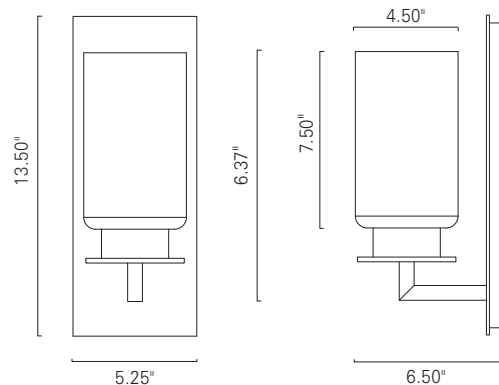

Product Name **Jade Sconce**

Model Number **JAD**

Jade Sconce / JAD  
Bronze / BR  
Matte Opal / MO

JAD-WM-MO-PN-IN

Product Name / Model / Dimensions			Mounting Options	Diffuser Options	Finish Options	Lamping Options
Jade Sconce / JAD			<b>Standard</b> Wall Mount / WM	<b>Standard</b> Matte Opal Glass / MO	<b>Standard</b> BN, BR, PN <b>Only</b>	<b>Standard</b> Incandescent / IN (1) 100W max medium base Edison
Height	Width	Depth				
13.50"	5.25"	6.50"				
2010 Supplement Pages 9 & 10						