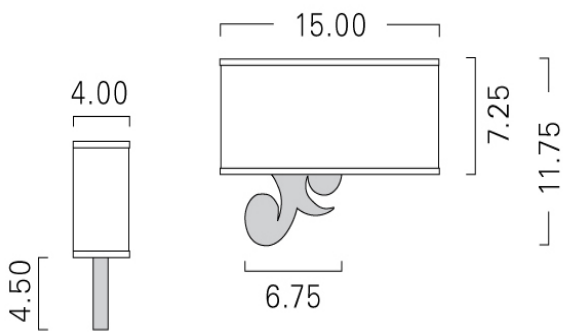

Lafayette Double Sconce

Model: LAF2

Spec Sheets

[LAF2](#)

Dimensions

Mounting Options

Diffuser Options

Finish Options

Height 11.75   Width 15.00   Projection 4.00

Standard

WM

Standard

CS, CU

Standard

BA, PA

Standard