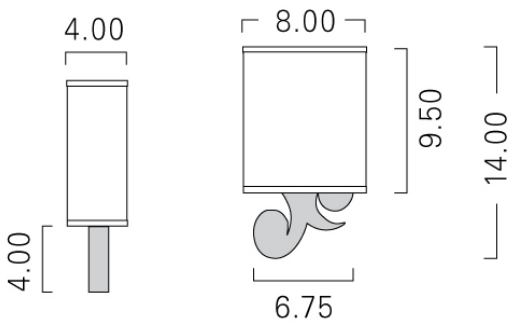

Lafayette Single Sconce

Model: LAF1

Spec Sheets

[LAF1](#)

Dimensions

Mounting Options

Diffuser Options

Finish Options

Height 14.00 Width 8.00 Projection 4.00

Standard

WM

Standard

CS, CU

Standard

BA, PA

Standard