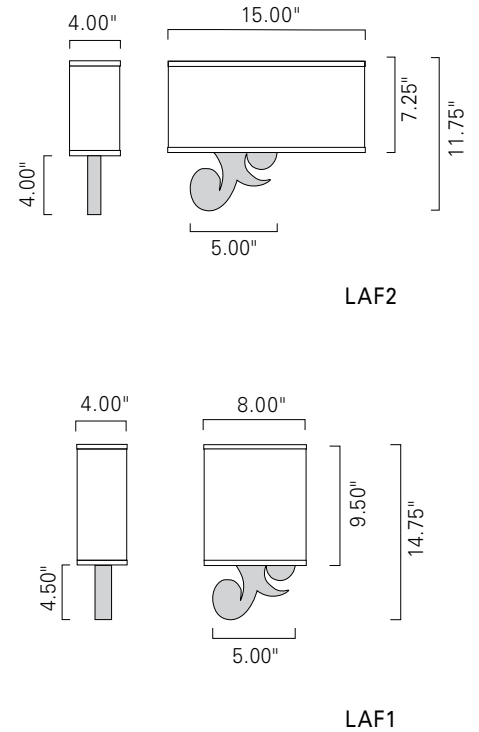

Lafayette Single Sconce LAF1
 Polished Aluminum / PA

Lafayette Double Sconce LAF2
 Polished Nickel / PN

Product Name / Model / Dimensions	Mounting Options	Diffuser Options	Finish Options	Lamping Options						
Lafayette Double Sconce / LAF2 <table border="1"> <tr> <th>Height</th> <th>Width</th> <th>Projection</th> </tr> <tr> <td>11.75"</td> <td>15.00"</td> <td>4.00"</td> </tr> </table> Catalog Page 31	Height	Width	Projection	11.75"	15.00"	4.00"	Standard Wall Mount / WM	Standard Cream Linen Shade / CS Optional Custom Color Acrylic	Standard BA, PA	Standard Incandescent / IN (2) 60w max candelabra Fluorescent / FL (2) CFTR 26 or 32W GX24q-3 120v
Height	Width	Projection								
11.75"	15.00"	4.00"								
Lafayette Single Sconce / LAF1 <table border="1"> <tr> <th>Height</th> <th>Width</th> <th>Projection</th> </tr> <tr> <td>14.00"</td> <td>8.00"</td> <td>4.00"</td> </tr> </table> Catalog Page 31	Height	Width	Projection	14.00"	8.00"	4.00"	Standard Wall Mount / WM	Standard Cream Linen Shade / CS Optional Custom Color Acrylic	Standard BA, PA	Standard Incandescent / IN (2) 60w max candelabra Fluorescent / FL (2) CFTR 26 or 32W GX24q-3 120v
Height	Width	Projection								
14.00"	8.00"	4.00"								