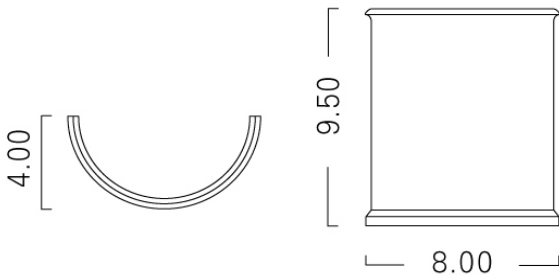

Ovid Sconce

Model: OVI

Spec Sheets

[OVI](#)

Dimensions

Mounting Options

Diffuser Options

Finish Options

Height 9.50 Width 8.00 Projection 4.00