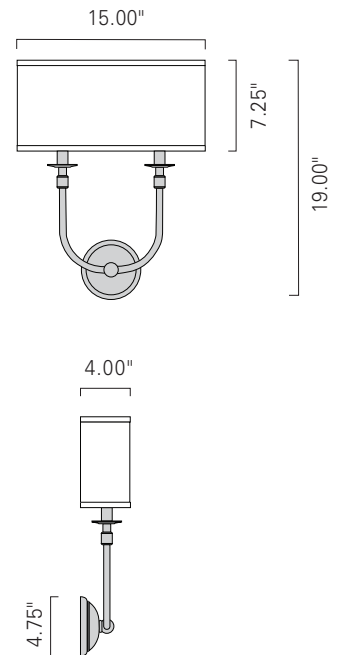

Park Avenue Double Sconce PAR2
Architectural Bronze AB

Product Name / Model / Dimensions			Mounting Options	Diffuser Options	Finish Options	Lamping Options
Park Avenue Double Sconce / PAR2			Standard Wall Mount / WM	Standard Cream Linen Shade / CS Optional Custom Color Acrylic	Standard AB, PB, SB Premium BN, PN	Standard Incandescent / IN (2) 60W max candelabra Fluorescent / FL (2) CFTR 26 or 32W GX24q-3 120v
Height	Width	Projection				
19.00"	15.00"	4.00"				
Catalog Page 35						