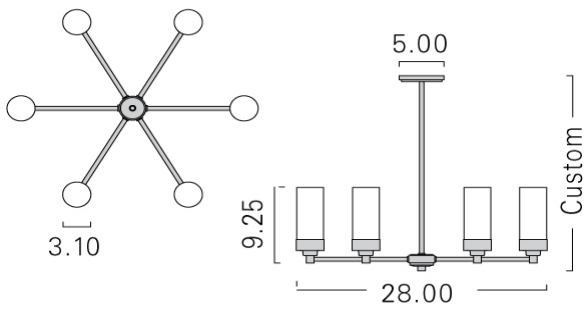

Poehlmann Star Pendant

Model: PSP

(ADA) (CFL)

Spec Sheets

[PSP](#)

Dimensions

Mounting Options

Diffuser Options

Finish Options

Lampin

Diameter 28.00 Overall Height Custom