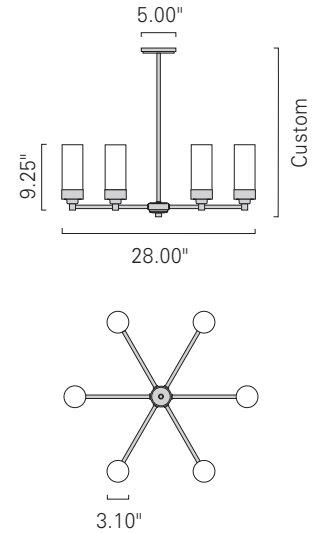

Product Name **Poehlmann Star Pendant**

Model Number **PSP**

Poehlmann Star Pendant PSP
 Polished Nickel / PN
 Shiny Opal / SH

Product Name / Model / Dimensions	Mounting Options	Diffuser Options	Finish Options	Lamping Options				
Poehlmann Star Pendant / PSP <table border="1"> <tr> <td>Diameter</td> <td>Overall Height</td> </tr> <tr> <td>28.00"</td> <td>Custom</td> </tr> </table>	Diameter	Overall Height	28.00"	Custom	Standard Tubing / TU	Standard Splashed Opal Glass/ SO Shiny Opal Glass/ SH Option Matte Opal Glass / MO	Standard AB, PB, SB Premium BN, PN	Standard Incandescent / IN (6) 60W T-10 Edison Optional Halogen / HA (6) 50W max E11 minican
Diameter	Overall Height							
28.00"	Custom							
Catalog Page 47								