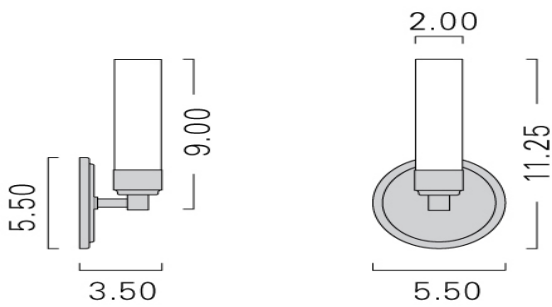

PS1 Poehlmann Sconce

Model: PS1

Spec Sheets

[PS1](#)

Dimensions

Mounting Options

Diffuser Options

Finish Options

Height 11.25   Width 5.50   Projection 3.50

Standard

WM

Standard

SO,MO

Standard

AB,PB,SB

Premium