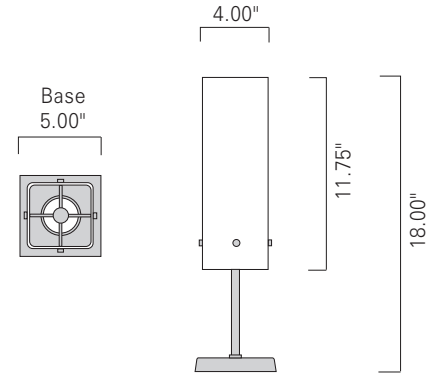

Product Name **Quad Table Lamp**

Model Number **QUAL**

Quad Table Lamp QUAL
Brushed Nickel BN

Product Name / Model / Dimensions	Mounting Options	Diffuser Options	Finish Options	Lamping Options				
Quad Table Lamp / QUAL	Standard Table Lamp / TL	Standard Matte Opal Glass/ MO	Standard AB, PB, SB	Standard Incandescent / IN (1) 60W max medium base T-10 Edison				
<table border="1"> <tr> <td>Height</td> <td>Width</td> </tr> <tr> <td>18.00"</td> <td>5.00"</td> </tr> </table>	Height	Width	18.00"	5.00"	Optional Bolt Down / BD		Premium BN, PN	
Height	Width							
18.00"	5.00"							
Catalog Page 44								

The Quad Series is available for ceiling, wall and table. The Quad products all have Matte Opal glass.