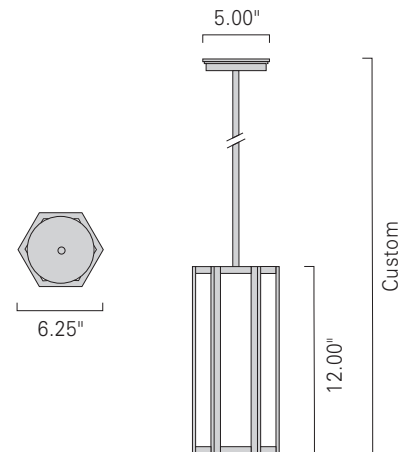

Product Name **Tao Pendant**

Model Number **TAO**

Tao Pendant TAO  
Polished Nickel / PN

Product Name / Model / Dimensions			Mounting Options	Diffuser Options	Finish Options	Lamping Options
Tao Pendant / TAO			<b>Standard</b> Tubing / TU Black Cord / BC White Cord / WC Aircraft Cable / AC	<b>Standard</b> Acrylic Shiny Opal / AC  <b>Premium</b> Knoll Imago Aluminum / AL  Knoll Imago Blond / BL	<b>Standard</b> AB, PB, SB  <b>Premium</b> BN, PN	<b>Standard</b> Incandescent/ IN (1) 60W max medium base T-10 Edison  <b>Optional</b> Fluorescent / FL (1) CFTR 26 or 32W GX24q-3 120v
Body Height	Width	OA Height				
12.00"	6.25"	Custom				
Catalog Page 34						