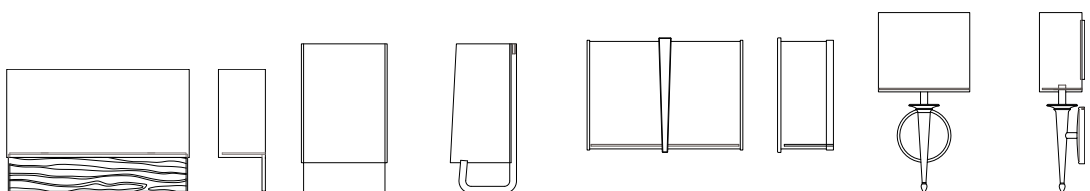

Ayre Architectural Lighting
14 Bristol Drive, Unit B
South Easton, MA 02375

Tel 508.205.0545
Toll Free 877.722.AYRE
Fax 508.205.0548

ayrelight.com