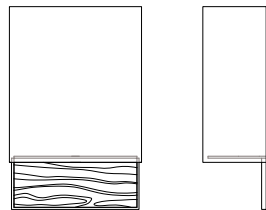

## DIMENSIONS

12.50"H x 8.13"W x 3.90"P

## DIMENSIONS

Height: 12.50  
Width: 8.13  
Projection: 3.90