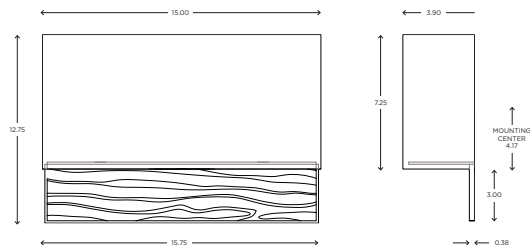

DIFFUSER

White Shantung
Acrylic Available

Available as a double sconce

Ayre Architectural Lighting
14 Bristol Drive, Unit B
South Easton, MA 02375

Tel 508.205.0545
Toll Free 877.722.AYRE
Fax 508.205.0548

ayrelight.com