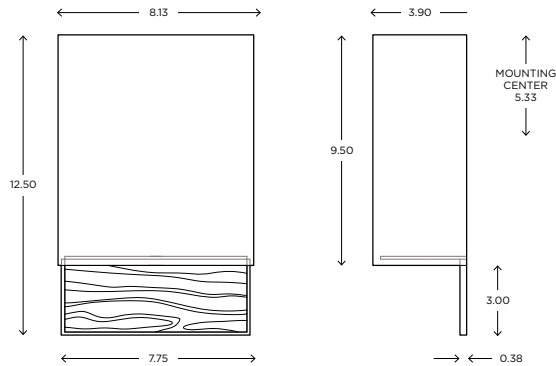

Boutique Azura

ADA | CUSTOM OPTIONS

The Azura sconce is offered in a variety of distinctive wood species, metal finishes, and lamping options. Azura focuses attention on conservation and sustainability. We use repurposed and renewable wood, reclaimed and recycled aluminum, and offer the option of energy efficient fluorescent or LED technology.

DIMENSIONS

12.50"H x 8.13"W x 3.90"P

LAMPING / VOLTAGE

- [1] 60w Max Incandescent T10 Medium Base
- [1] 32w Max Fluorescent CFL GX24q-3 Base
- [1] LED Unit 3000K

FINISH

Polished Aluminum, Brushed Aluminum, Architectural Bronze
+
Mahogany, Sapele, Ebony