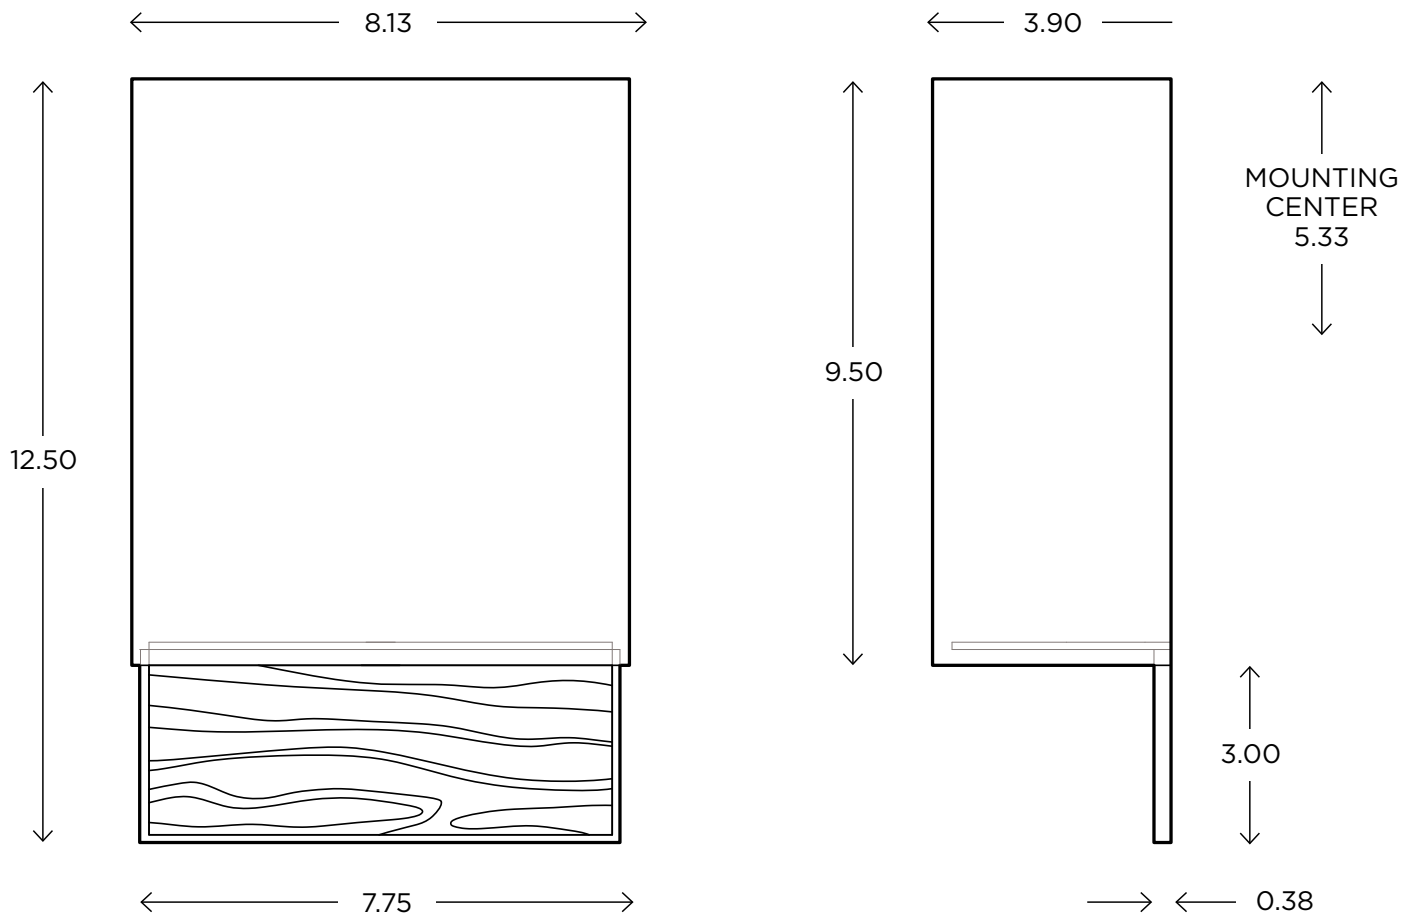

Boutique Azura

ADA | CUSTOM OPTIONS

MODEL

AZURA SCONCE // AZU1