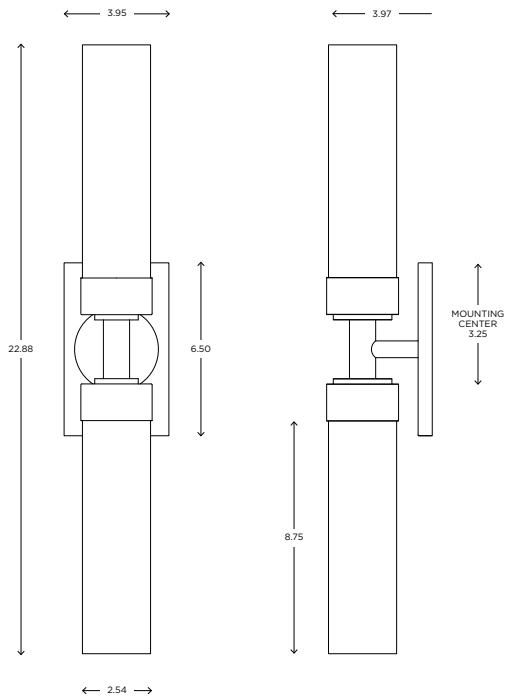

Circ Duo

ADA | CUSTOM OPTIONS

The Circ Duo is perfectly proportioned for bath applications. It can be mounted either horizontally or vertically and is a beautiful complement to the Circ single sconce.

DIMENSIONS

22.88"H x 3.95"W x 3.97"P

LAMPING / VOLTAGE

[2] 60w Max Incandescent T10 Medium Base

[2] 13w Max Fluorescent CFL 2GX7 Base

[2] LED Unit 3000K

FINISH

Polished Nickel, Brushed Nickel, Chrome

DIFFUSER

Circ Duo

ADA | CUSTOM OPTIONS

Fixture can be mounted VERTICALLY or HORIZONTALLY

MODEL

CIRC SCONCE // CIR1

DIMENSIONS

Height: 3.95
Width: 22.88
Projection: 3.97

FIXTURE TYPE