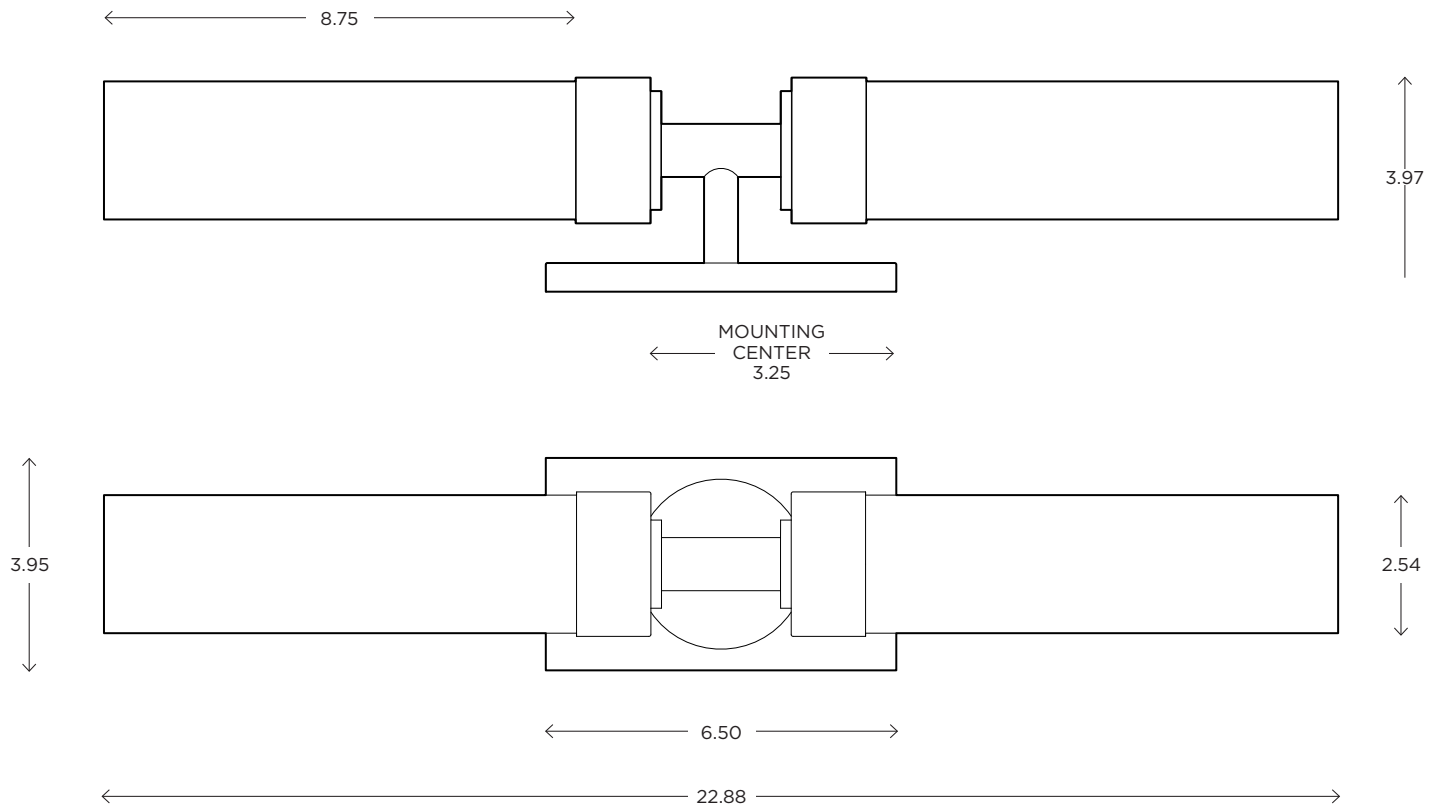

Circ Duo

ADA | CUSTOM OPTIONS

The Circ Duo is perfectly proportioned for bath applications. It can be mounted either horizontally or vertically and is a beautiful complement to the Circ single sconce.

DIMENSIONS

22.88"H x 3.95"W x 3.97"P

LAMPING / VOLTAGE

[2] 60w Max Incandescent T10 Medium Base

[2] 13w Max Fluorescent CFL 2GX7 Base

[2] LED Unit 3000K

FINISH

Polished Nickel, Brushed Nickel, Chrome

DIFFUSER

Circ Duo

ADA | CUSTOM OPTIONS

Fixture can be mounted VERTICALLY or HORIZONTALLY

MODEL

CIRC SCONCE // CIR1

DIMENSIONS

Height: 3.95
Width: 22.88
Projection: 3.97

FIXTURE TYPE